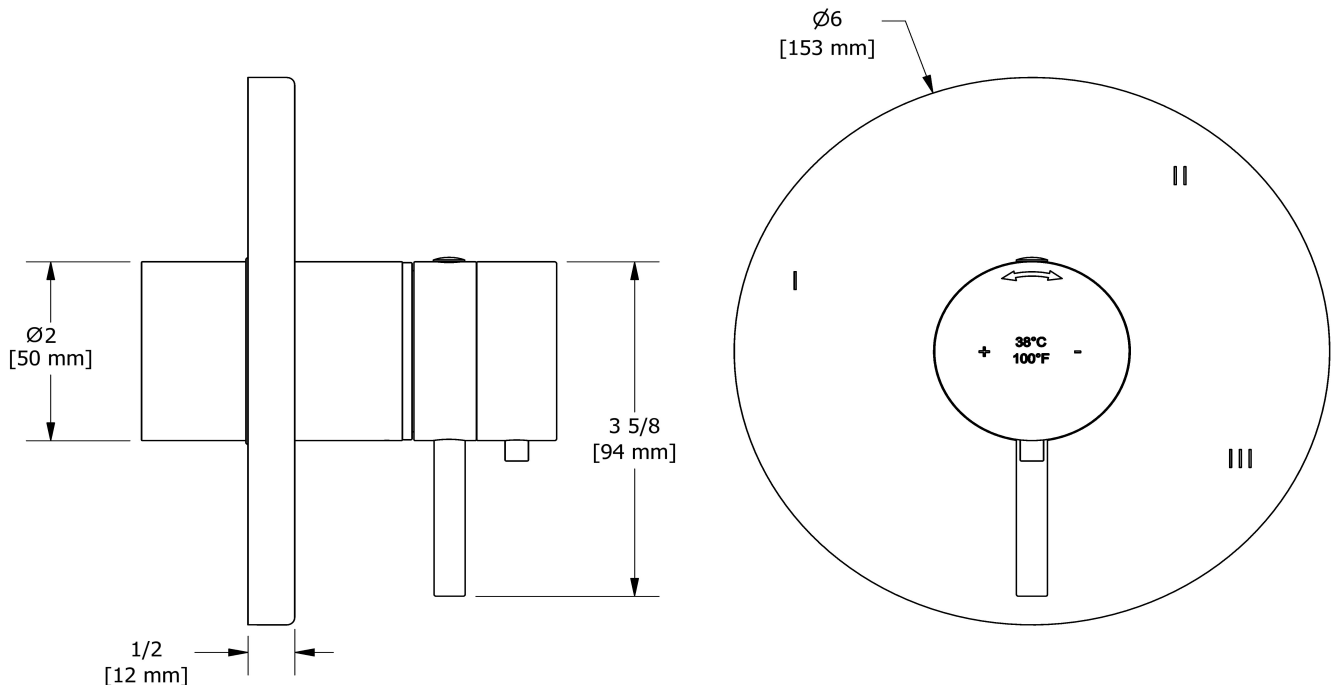

3-way Type T/P coaxial valve trim
TPATM45

Specifications

Descriptions

- R45, R45-SPEX or R45-EX rough required to complete
- Thermostatic/pressure balance coaxial cartridge with check valves
- Trim only
- 6 positions (OFF, 1, 1 and 2, 2, 2 and 3, 3) share

Available colors

- C : Chrome
- BN : Brushed Nickel (PVD)
- PN : Polished Nickel (PVD)

Certifications

- CSA B125.1
- ASME A112.18.1
- ASSE 1016
- CMR248 Approval
- ADA

Sizes, models and finishes may differ from those presented.