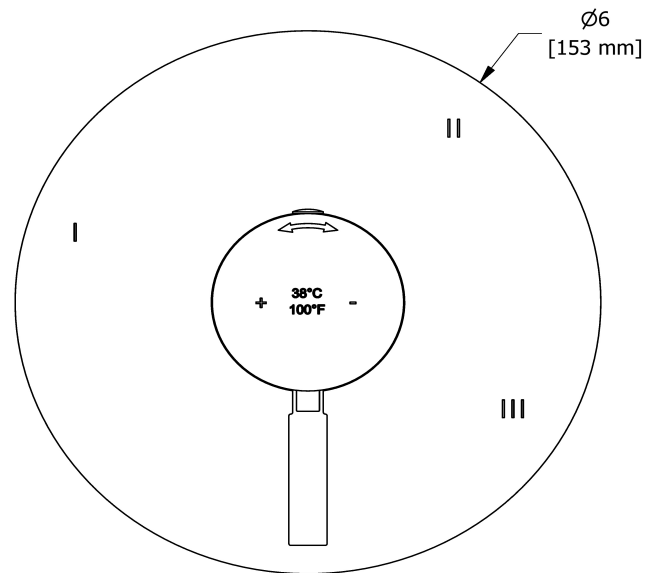

Sizes, models and finishes may differ from those presented.

Warranty

This **Riobel Inc.** product you have purchased carries a Limited Lifetime Warranty on the chrome, PVD finish, blacks and all working parts and is guaranteed from the initial purchase date against all manufacturing defects. All other finishes, including plastic components, are guaranteed for one year. All electric and/or electronic parts are covered by a 5-year limited warranty.

Customer Service

Ontario, West Canada : 888-287-5354 Quebec, Maritimes, United States : 866-473-8442