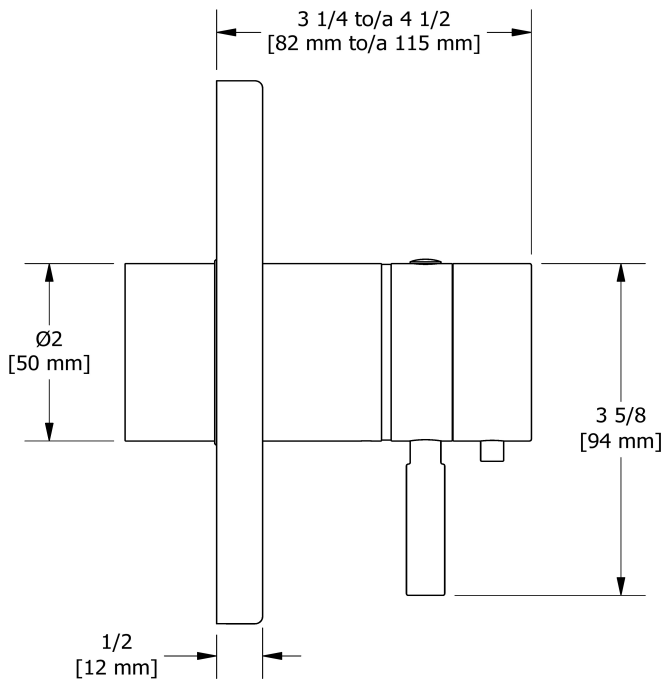

Sizes, models and finishes may differ from those presented.

Warranty

This **Riobel Inc.** product you have purchased carries a Limited Lifetime Warranty on the chrome, PVD finish, blacks and all working parts and is guaranteed from the initial purchase date against all manufacturing defects. All other finishes, including plastic components, are guaranteed for one year. All electric and/or electronic parts are covered by a 5-year limited warranty.

Customer Service

Ontario, West Canada : 888-287-5354 Quebec, Maritimes, United States : 866-473-8442