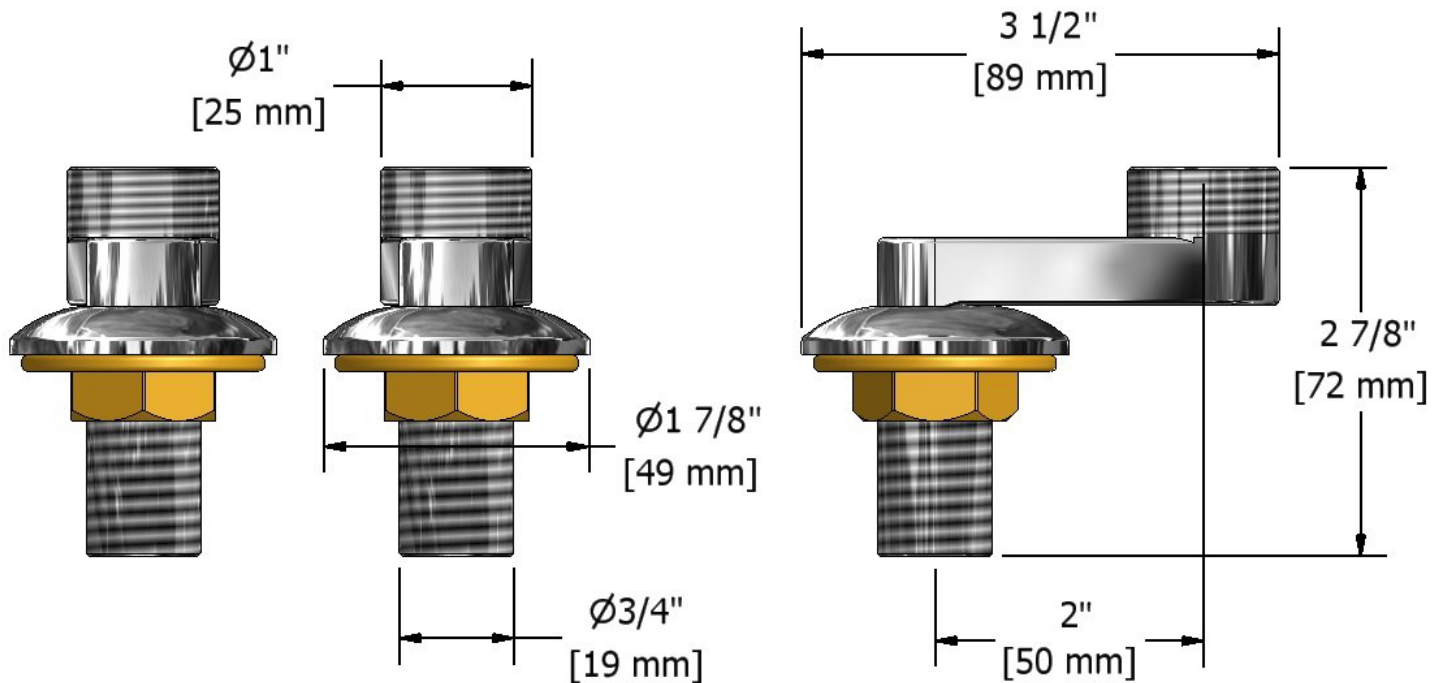

Off-set elbow pair
TU02

Specifications

Descriptions

- G $\frac{1}{2}$ " inlet male
- Round flange
- $\frac{3}{4}$ " outlet male
- Pair

Available colors

- C : Chrome
- BN : Brushed Nickel (PVD)

Sizes, models and finishes may differ from thoses presented.