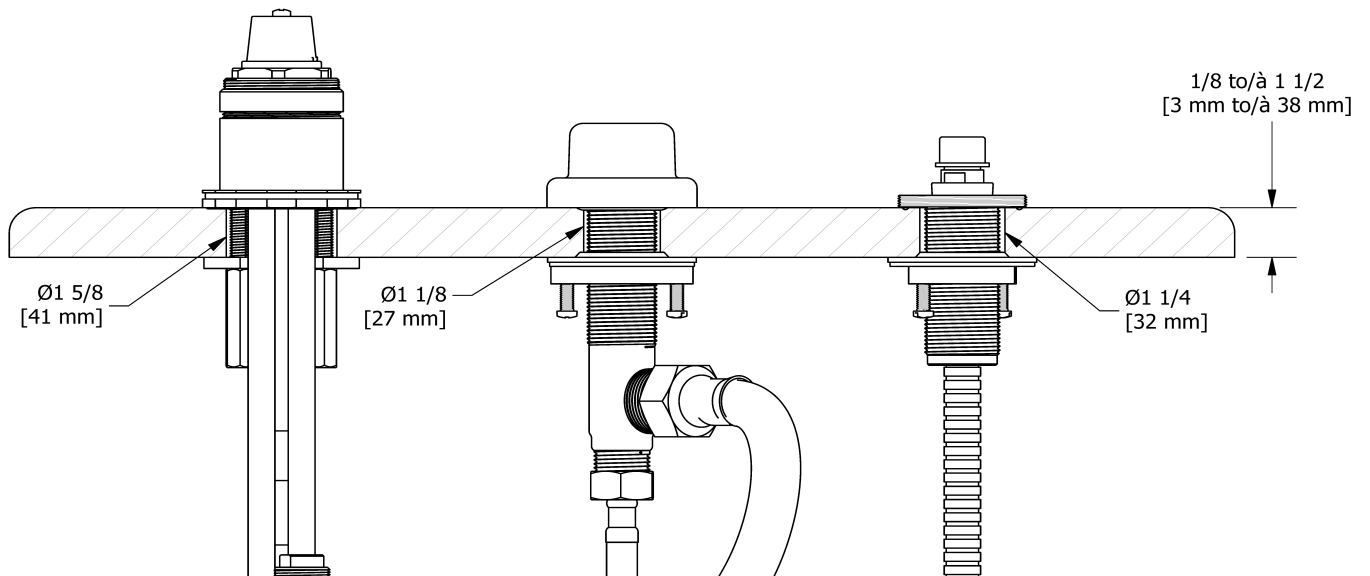

Sizes, models and finishes may differ from those presented.

Warranty

This **Riobel Inc.** product you have purchased carries a Limited Lifetime Warranty on the chrome, PVD finish, blacks and all working parts and is guaranteed from the initial purchase date against all manufacturing defects. All other finishes, including plastic components, are guaranteed for one year. All electric and/or electronic parts are covered by a 5-year limited warranty.

Customer Service

Ontario, West Canada : 888-287-5354 Quebec, Maritimes, United States : 866-473-8442

2020.06.12