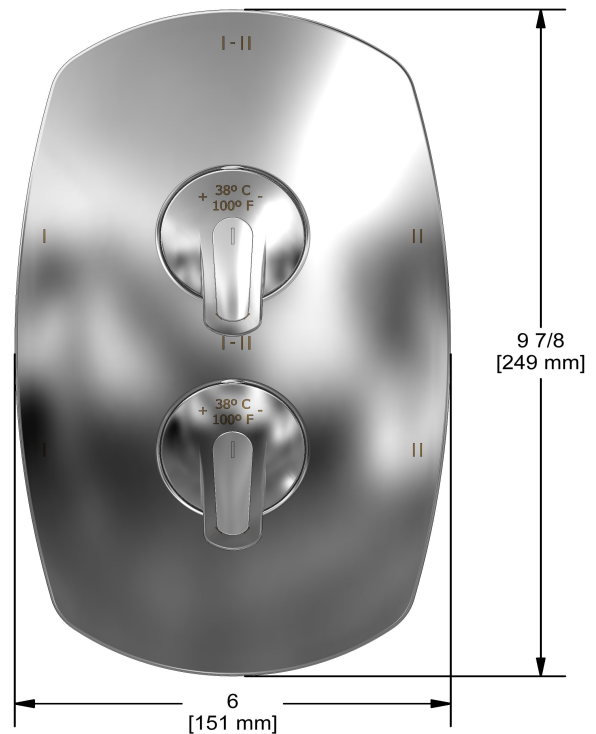

Certifications

- CSA B125.1
- ASME A112.18.1
- ASSE 1016
- CMR248 Approval

cUPC®