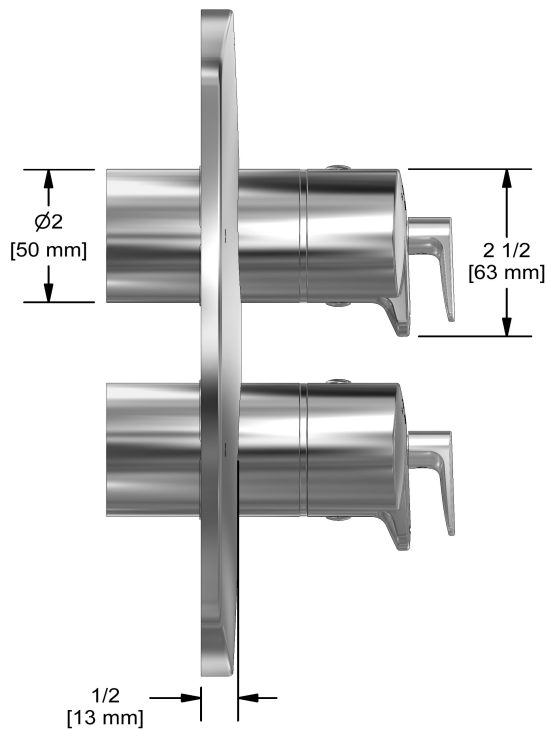

Certifications

- CSA B125.1
- ASME A112.18.1
- ASSE 1016
- CMR248 Approval

cUPC®