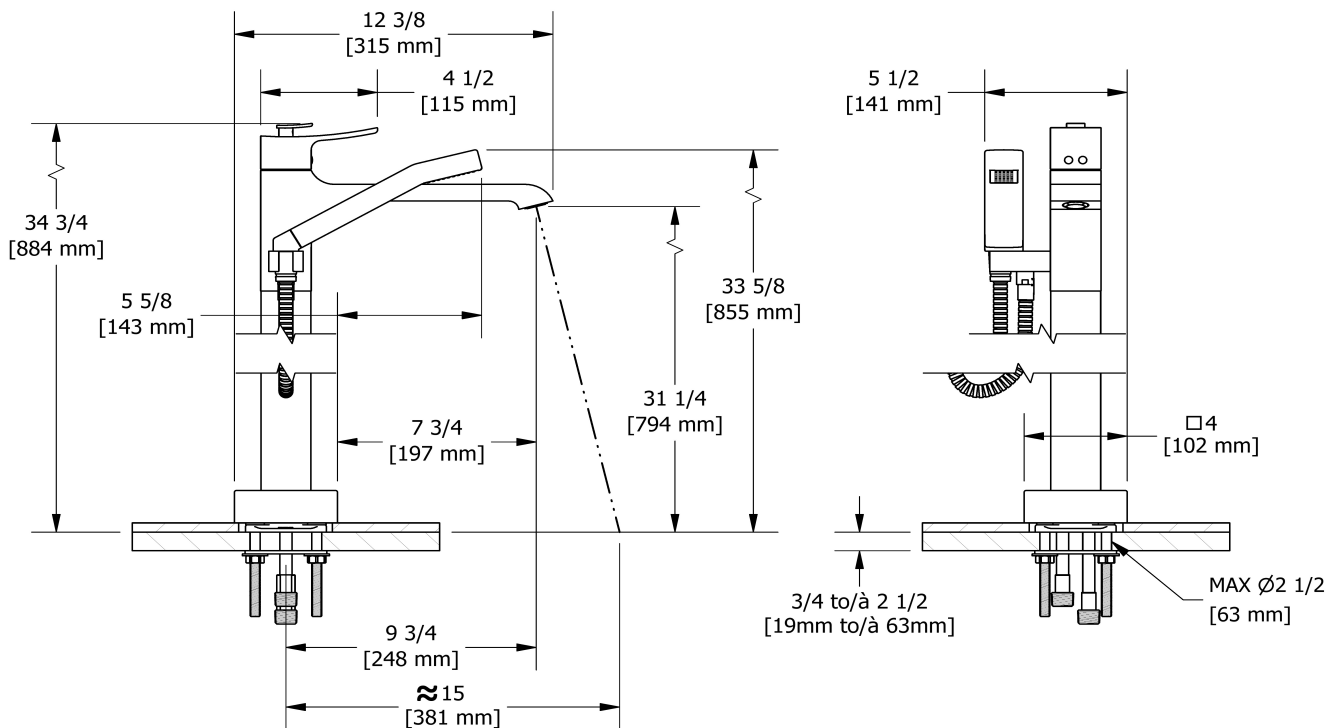

Sizes, models and finishes may differ from those presented.

Warranty

This **Riobel Inc.** product you have purchased carries a Limited Lifetime Warranty on the chrome, PVD finish, blacks and all working parts and is guaranteed from the initial purchase date against all manufacturing defects. All other finishes, including plastic components, are guaranteed for one year. All electric and/or electronic parts are covered by a 5-year limited warranty.

Customer Service

Ontario, West Canada : 888-287-5354 Quebec, Maritimes, United States : 866-473-8442