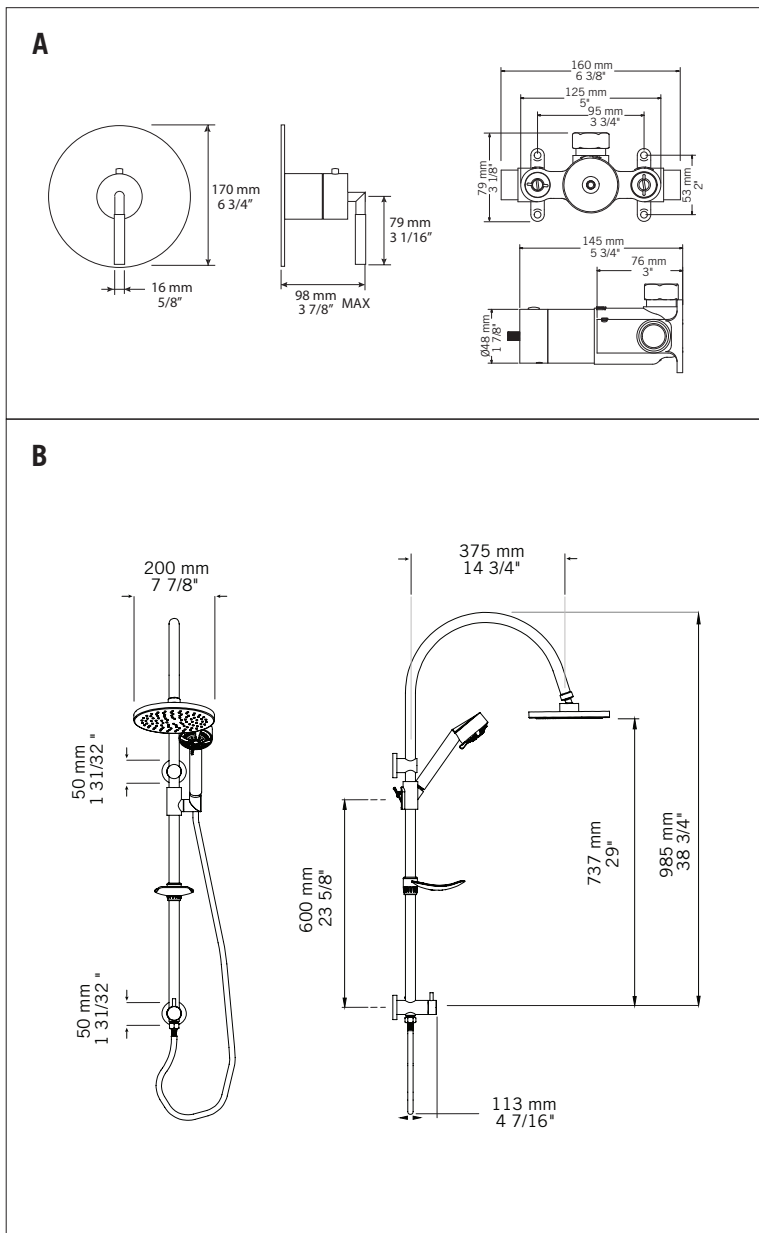

**B RLU4103**

Colonne de douche avec barre coulissante, tête de douche ronde, douchette et buses anti-calcaire / Porte-savon inclus  
Shower column with sliding shower bar, hand shower and round shower head with anti-limestone nozzles / Soap holder included

## Ensembles de douche / Shower kits - R\*\*915

A XR674RU + XTC674\*

B RLU4103