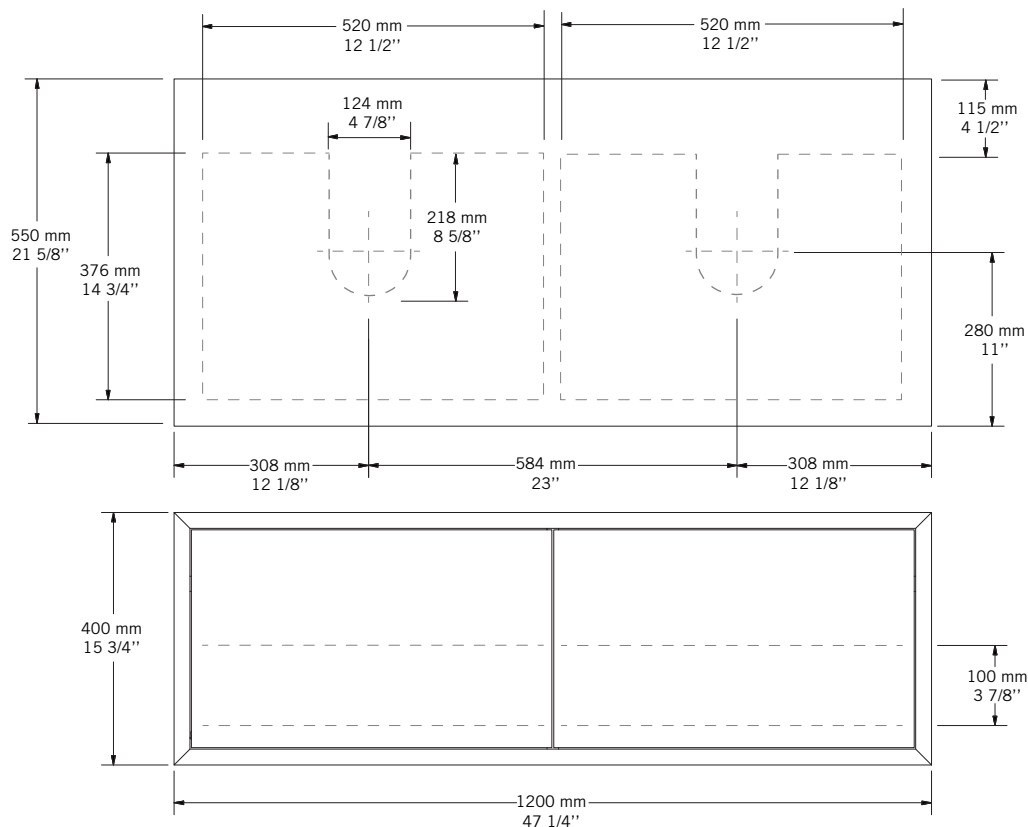

*Lavabo et robinetterie vendus séparément / Washbasin and faucet sold separately