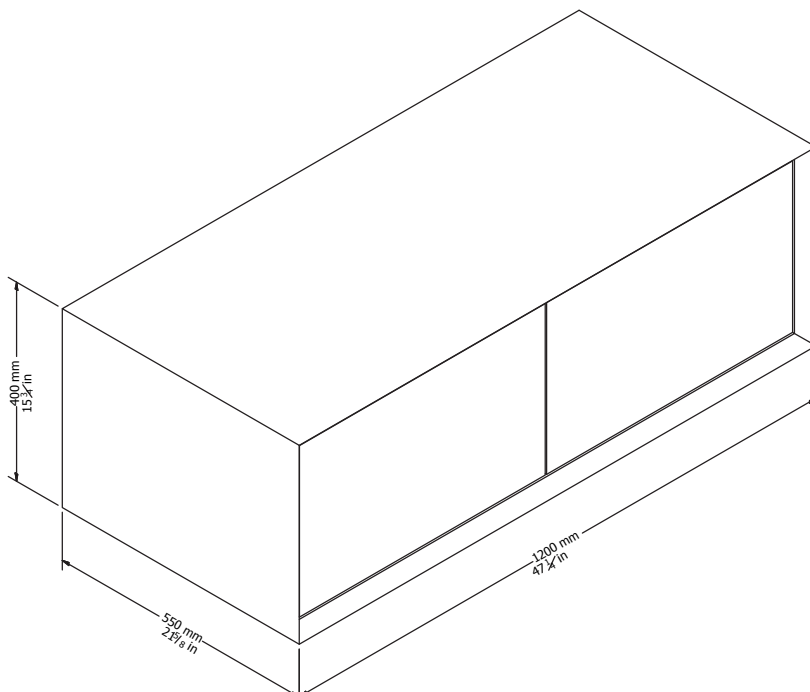

Liste complète des pièces de votre meuble lavabo.
Complete parts list of your vanity.

LISTE DES PIÈCES / PARTS LIST

NO.	CODES	DESCRIPTIONS
01	RT01200VA	Meuble lavabo / Vanity

01

GARANTIE

La garantie sur les produits Rubi s'applique à tout défaut de fabrication ou au matériel. La garantie est valide pour le premier propriétaire du produit et celle-ci n'est pas transférable. Certaines modalités et conditions s'appliquent, référez-vous à la section Garantie de la liste de prix en vigueur.

WARRANTY

The warranty on Rubi products applies to any manufacturing defect or material. The warranty is valid for the first owner of the product and is not transferable. Terms and conditions apply, refer to the Warranty section of the current price list.