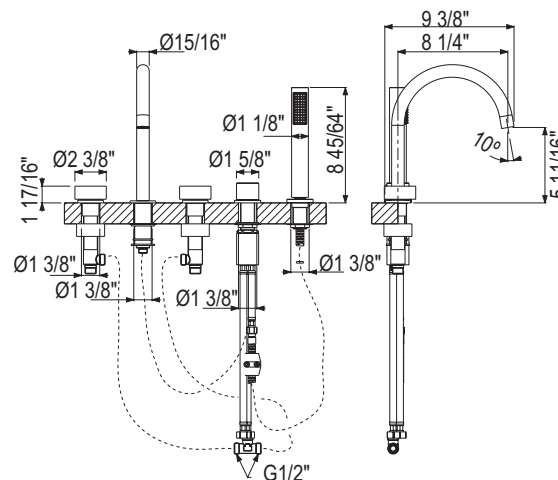

ECLISSI™ 5-HOLE DECK MOUNT TUB FILLER - C-SPOUT

EC06D5IW

FEATURES

- 16 outer handle and inner accent finish combinations
- Outer handle finish and spout finish are always the same
- 4 GPM at 60 PSI
- 1.75 GPM for handshower
- 1/2" sidevalves
- 1 3/8" hole size
- 1 9/16": max deck depth
- 2 way deck mount diverter
- Note: Please install an access panel to service the diverter and hand shower hose
- Deck to spout outlet 5 11/16"
- Spout height approx. 8"
- Center to center 8 1/4", total spout length 9 3/8"

COLORS/FINISHES

Faucet and handle finishes:

- Polished Chrome
- Satin Nickel
- Matte Black*
- Satin Gold*

Accent finish options:

- Polished Chrome
- Satin Nickel
- Matte Black*
- Satin Gold*

WARRANTY

- Limited Lifetime
- (*) 5-Year Limited Warranty