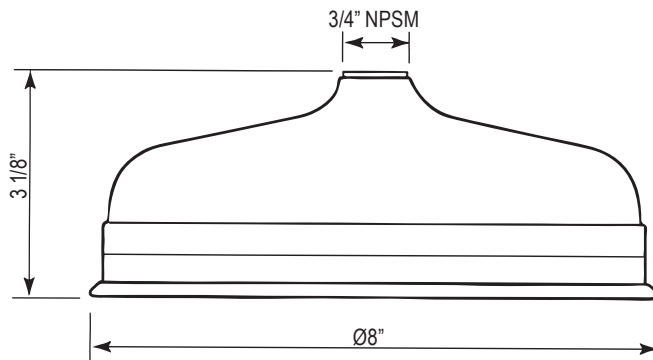

8" RAIN SHOWERHEAD

U.5205

FEATURES

- Single function
- 1.8 GPM at 60 PSI (CEC compliant)
- 3/4" NPSM connection
- To install on 1/2" outlet shower arms, use adaptor U.5379

For warranty or additional information, contact: