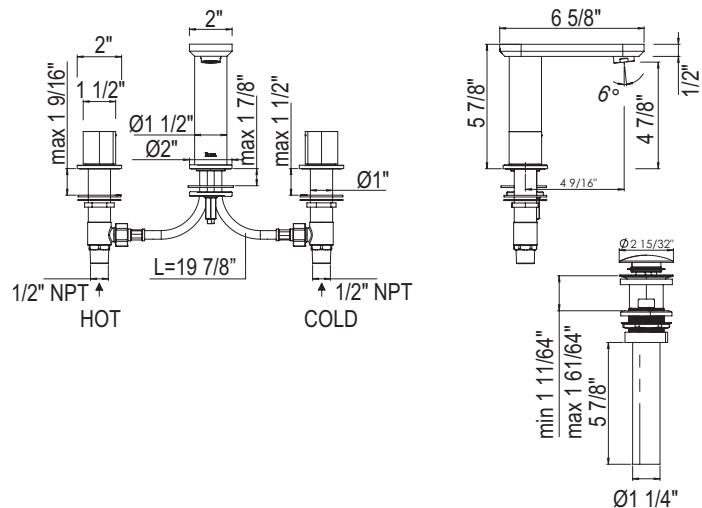

MISCELO™ WIDESPREAD LAVATORY FAUCET

MI09D3BL (Metal Lever with Bianco accent)

MI09D3GQ (Metal Lever with Greystone Quarry accent)

MI09D3NR (Metal Lever with Nero accent)

MI09D3SD (Metal Lever with Sedona accent)

MI09D3WB (Metal Lever with Whitewash Barnwood accent)

FEATURES

- 15 metal finish and accent finish combinations
- 1.2 GPM
- Matching Tub Filler MI05D5
- For mix and match handle options, call Customer Care for pricing
- 1 1/8" hole size
- 1 9/16" max deck depth
- 4 9/16" center to center reach- 6 5/8" total length
- 5 7/8" spout total height
- 1/2" side valves with 19 7/8" supply lines to the spout
- With click clack pop-up drain

COLORS/FINISHES

1. Metal finish options:
2. Polished Chrome
   - Satin Nickel
   - Matte Black*

Accent finish options:

- Bianco
- Greystone Quarry
- Nero
- Sedona
- Whitewash Barnwood

WARRANTY

- Limited Lifetime
- (*) 5-Year Limited Warranty