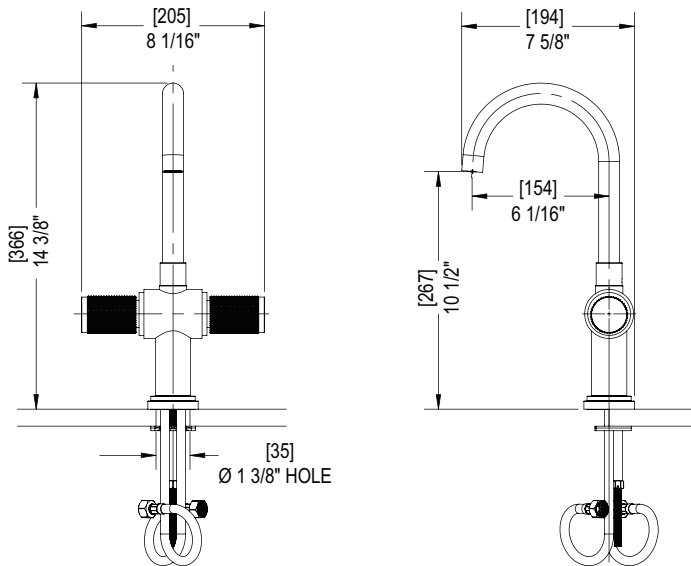

**FEATURES:**

- Brass construction with choice of 21 finishes
- Two Lever or Round handles, Swivel spout
- Quarter turn, ceramic disc cartridges
- Flexible Stainless Steel supply hoses for easy installation
- 1.5 gpm @ 60 psi (Helps meet CalGreen regulation)

**APPROVAL:**

- AB1953 / NSF61
- ASME A 112.18.1
- CSA B125.1

**CONTACT US:**

If you need assistance with installation, replacement parts or have any questions regarding your Rubinet product, please call a Customer Service representative at: 905-851-6781 toll free 1-800-461-5901 or visit [www.rubinet.com](http://www.rubinet.com)

170104

THE **Rubinet** FAUCET COMPANY**ASSEMBLY INSTRUCTION****8D / 8PHOL or R**

SINGLE HOLE DUAL HANDLE KITCHEN SET

**8DHOL****8PHOL****8DHOR****8PHOR****REMOVAL OF FAUCET:**

Always turn the water supply off before removing the existing faucet or disassembling a valve. Open both faucet handles to relieve water pressure and to ensure that the water has been successfully turned off.