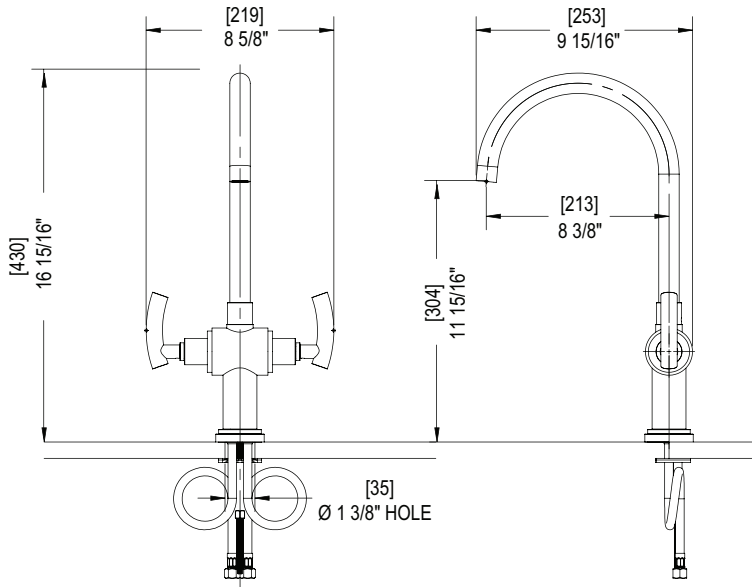

**FEATURES:**

- Brass construction with choice of 21 finishes
- Two Lever or Round handles, Swivel spout
- Quarter turn, ceramic disc cartridges
- Flexible Stainless Steel supply hoses for easy installation
- 1.5 gpm @ 60 psi (Helps meet CalGreen regulation)

**APPROVAL:**

- AB1953 / NSF61
- ASME A 112.18.1
- CSA B125.1

**CONTACT US:**

If you need assistance with installation, replacement parts or have any questions regarding your Rubinet product, please call a Customer Service representative at: 905-851-6781 toll free 1-800-461-5901 or visit [www.rubinet.com](http://www.rubinet.com)

170104

THE **Rubinet** FAUCET COMPANY**ASSEMBLY INSTRUCTION****8D / 8PHOL or R**

SINGLE HOLE DUAL HANDLE KITCHEN SET

**8DHOL****8PHOL****8DHOR****8PHOR****REMOVAL OF FAUCET:**

Always turn the water supply off before removing the existing faucet or disassembling a valve. Open both faucet handles to relieve water pressure and to ensure that the water has been successfully turned off.