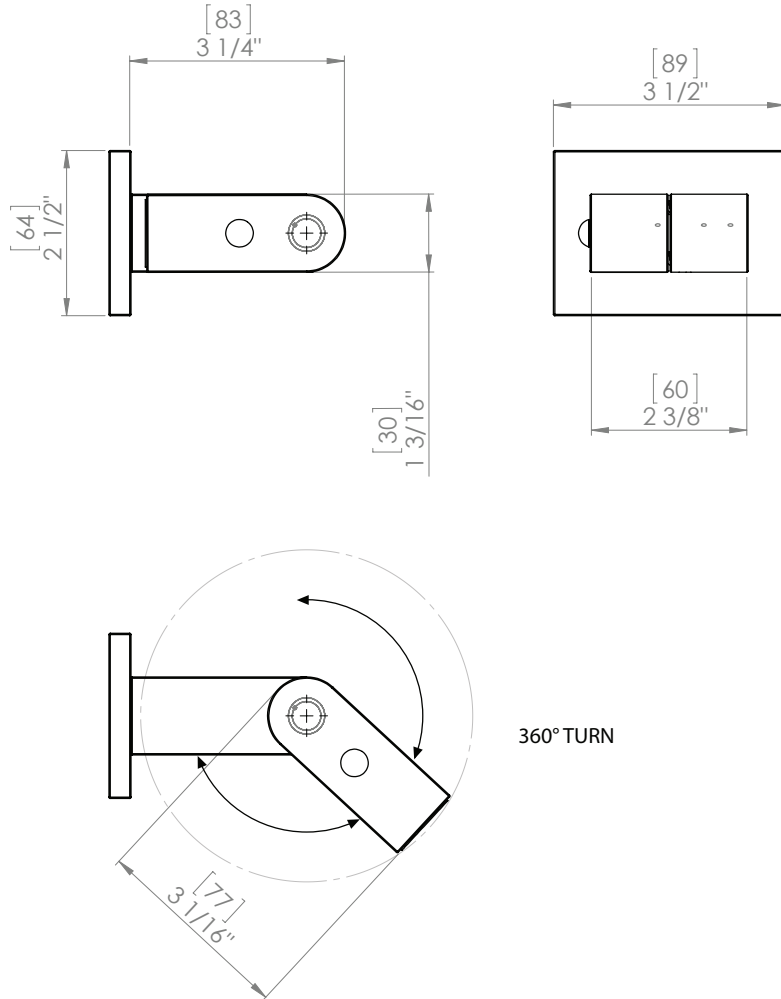

FEATURES:

- Brass construction with choice of 21 finishes
- Dual Function

CONTACT US:

If you need assistance with installation, replacement parts or have any questions regarding your Rubinet product, please call a Customer Service representative at: 905-851-6781 toll free 1-800-461-5901 or visit www.rubinet.com

131000

THE **Rubinet** FAUCET COMPANY

ASSEMBLY INSTRUCTION

9HBD5

WALL MOUNT BIDET / FOOT RINSE

9HBD5

REMOVAL OF FAUCET:

Always turn the water supply off before removing the existing faucet or disassembling a valve. Open both faucet handles to relieve water pressure and to ensure that the water has been successfully turned off.