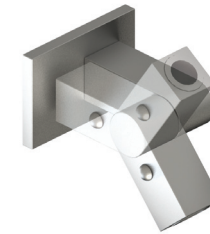

FEATURES:

- Brass construction with choice of 21 finishes
- Dual Function

CONTACT US:

If you need assistance with installation, replacement parts or have any questions regarding your Rubinet product, please call a Customer Service representative at: 905-851-6781 toll free 1-800-461-5901 or visit www.rubinet.com

131000

THE **Rubinet** FAUCET COMPANY

ASSEMBLY INSTRUCTION

9HBD5

WALL MOUNT BIDET / FOOT RINSE

9HBD5

REMOVAL OF FAUCET:

Always turn the water supply off before removing the existing faucet or disassembling a valve. Open both faucet handles to relieve water pressure and to ensure that the water has been successfully turned off.