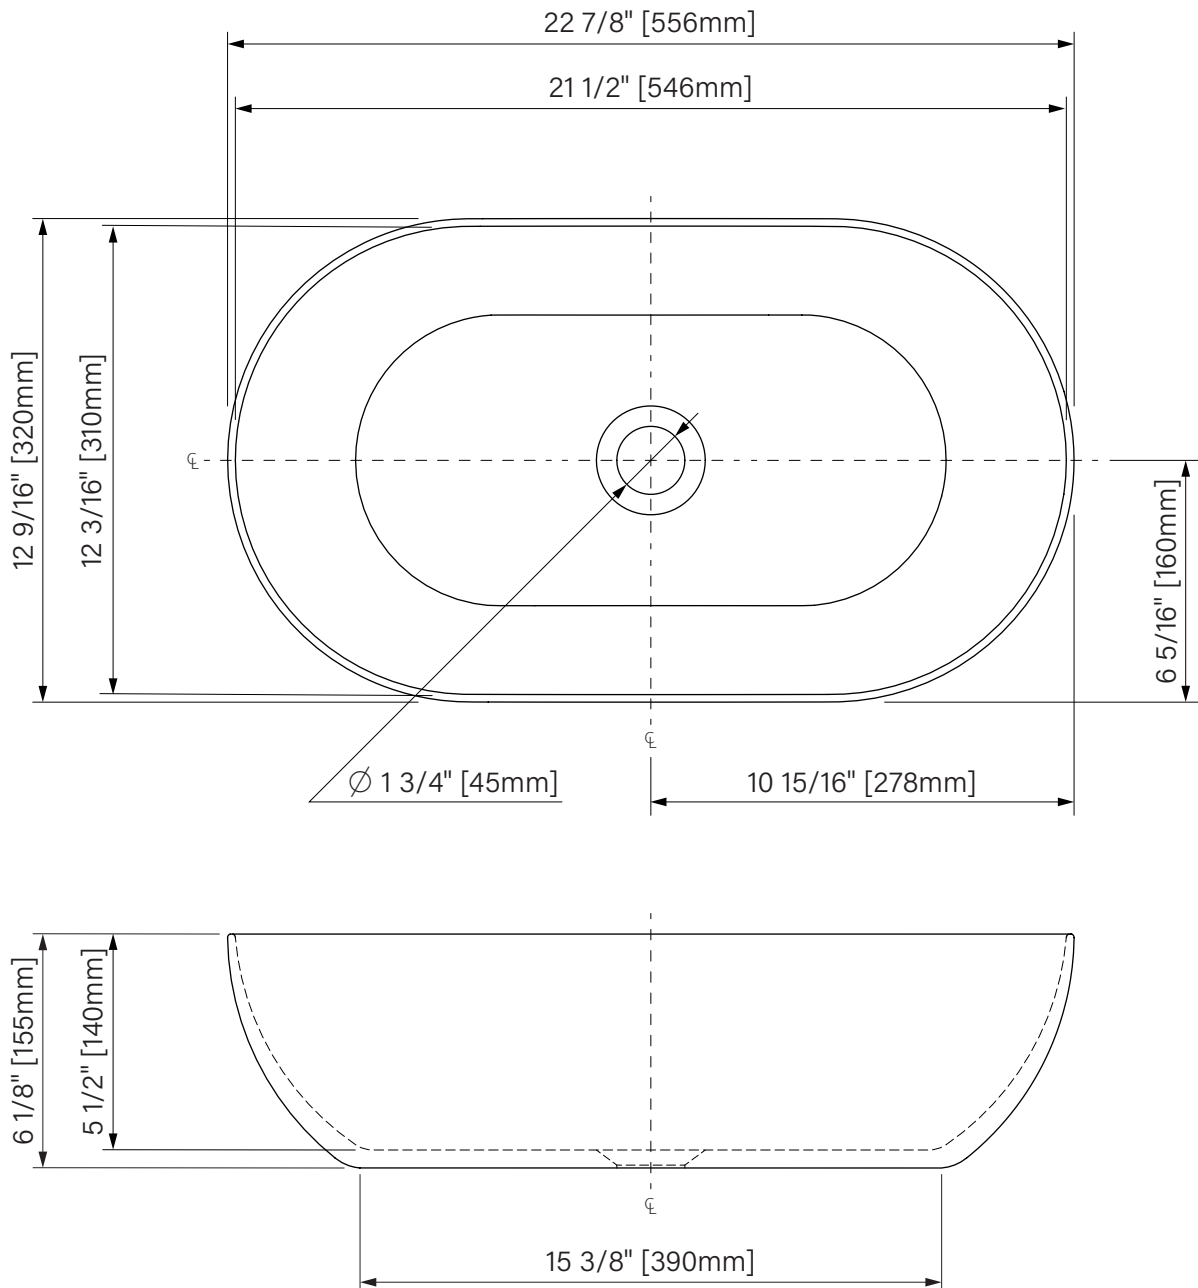

Oblong

Sink vessel

Matte or gloss white solid surface

22 7/8" x 12 9/16" x 6 1/8"

556mm x 320mm x 155mm

Vasque lavabo

Surface solide blanc mat ou lustré

22 7/8" x 12 9/16" x 6 1/8"

556mm x 320mm x 155mm

The dimensions are subject to manufacturer's tolerance and may change without notice.

Les dimensions sont soumises à des tolérances de fabrication et peuvent changer sans préavis.

Slik
PORTFOLIO