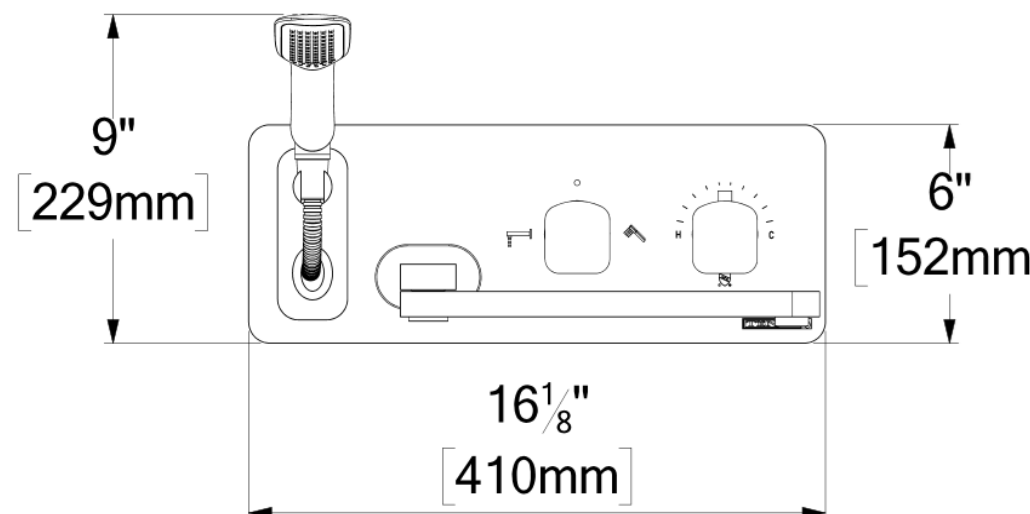

PRODUCTS No.

DET74-XX	Complete valve (Rough & trims)
R-70	Rough for wall mount bath faucet
F-DET74-XX	Trim

AVAILABLE FINISHES

- Refer to the catalog for available finishes

CERTIFICATION

- ASME 112.18.1 / CSA B125.1

For more information about the product of before proceeding to any installation please consult the guide.
Products covered by a limited lifetime warranty against all manufacturing defects.

SPÉCIFICATION

- Cartouche thermo. Vernet (Fabriqué en France)
- Bec de bain 12": BSS-305-XX
- Débit bec de bain: 30L/min [7.9 gpm] @60psi
- Douchette: HS-223-XX
- Valves de service
- Connexions femelles 1/2" NPT
- Garantie à vie limitée
- Cartouche thermo: CAR-VNT-T34-01
- Cartouche dév: CAR-HA-DV3-33097-01

No. PRODUITS

DET74-XX	Valve complète (Brut & Garnitures)
R-70	Brut de valve Robinet de bain mural
F-DET74-XX	Garnitures

FINIS DISPONIBLE

- Se référer au catalogue pour les finis disponible

CERTIFICATION

- ASME 112.18.1 / CSA B125.1

Pour plus d'information sur le produit ou avant de procéder à toute installation veuillez consulter le guide.
Produits couverts par une garantie à vie limitée contre tout défaut de fabrication.

The product may vary slightly from its dimension and appearance.
Les dimensions et l'aspect du produit peuvent varier légèrement de l'illustration