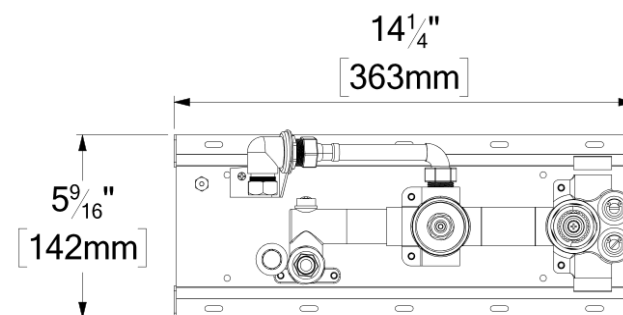

PRODUCTS No.

DET74-XX	Complete valve (Rough & trims)
R-70	Rough for wall mount bath faucet
F-DET74-XX	Trim

AVAILABLE FINISHES

- Refer to the catalog for available finishes

CERTIFICATION

- ASME 112.18.1 / CSA B125.1

For more information about the product of before proceeding to any installation please consult the guide.
Products covered by a limited lifetime warranty against all manufacturing defects.

SPÉCIFICATION

- Cartouche thermo. Vernet (Fabriqué en France)
- Bec de bain 12": BSS-305-XX
- Débit bec de bain: 30L/min [7.9 gpm] @60psi
- Douchette: HS-223-XX
- Valves de service
- Connexions femelles 1/2" NPT
- Garantie à vie limitée
- Cartouche thermo: CAR-VNT-T34-01
- Cartouche dév: CAR-HA-DV3-33097-01

No. PRODUITS

DET74-XX	Valve complète (Brut & Garnitures)
R-70	Brut de valve Robinet de bain mural
F-DET74-XX	Garnitures

FINIS DISPONIBLE

- Se référer au catalogue pour les finis disponible

CERTIFICATION

- ASME 112.18.1 / CSA B125.1

Pour plus d'information sur le produit ou avant de procéder à toute installation veuillez consulter le guide.
Produits couverts par une garantie à vie limitée contre tout défaut de fabrication.

The product may vary slightly from its dimension and appearance.
Les dimensions et l'aspect du produit peuvent varier légèrement de l'illustration