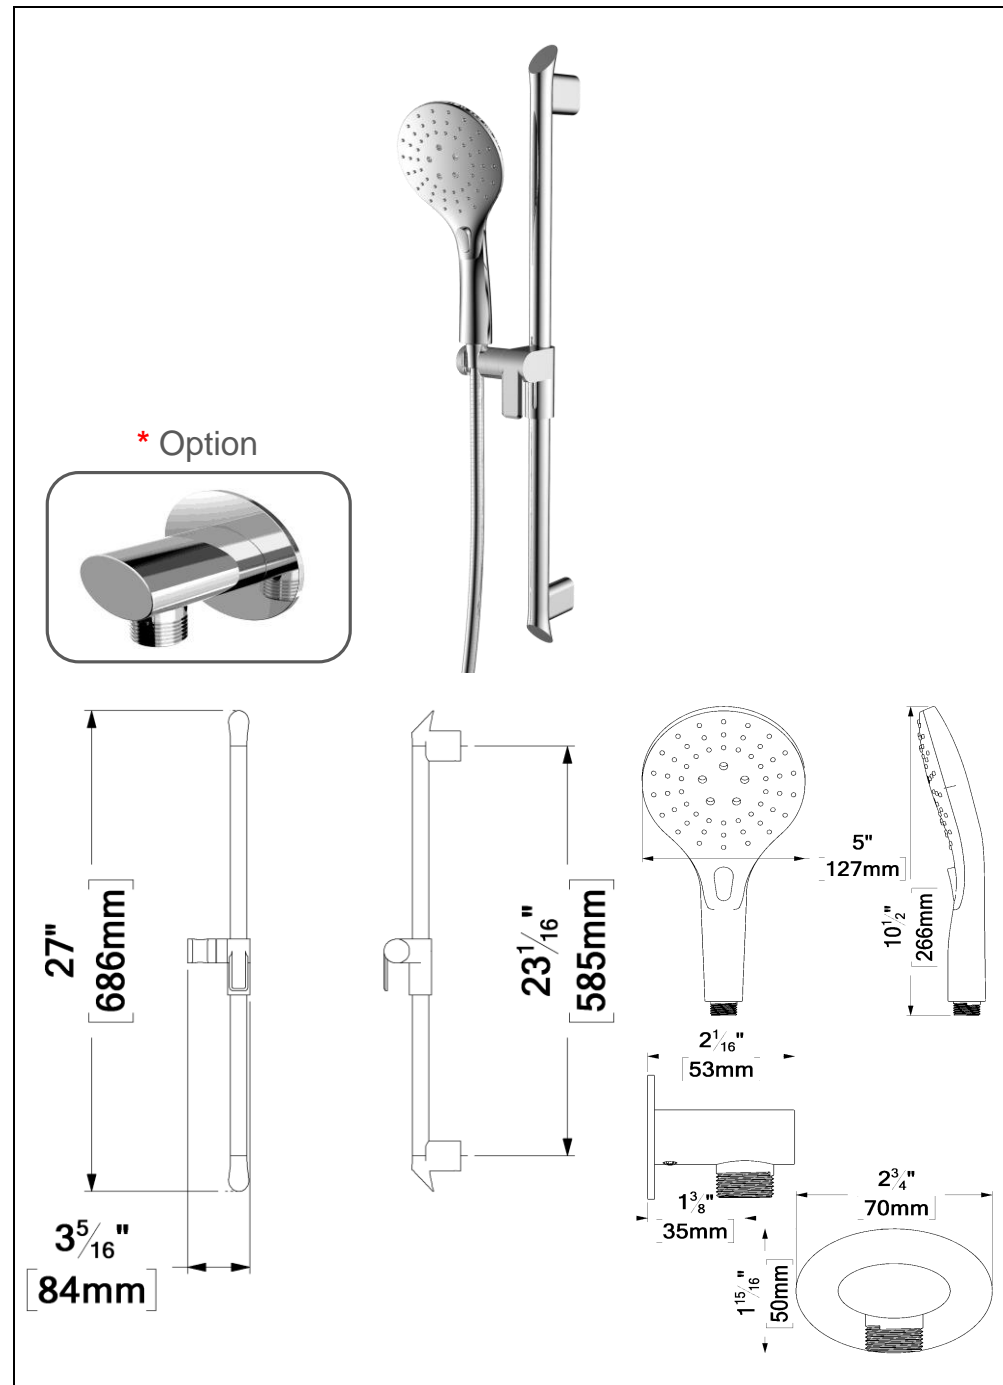

KRD-3319-XX / KRD-33196-XX

SPECIFICATION

- Sliding bar kit
- Elbow (option)
- Limited lifetime warranty

KRD-3319-XX	* KRD-33196-XX	Description
RD-33-XX	RD-33-XX	Sliding Bar
HS-219-XX	HS-219-XX	Hand shower
SSHE-150-XX	SSHE-150-XX	Hose
N/A	HC-306-XX	Elbow (Option)

SPÉCIFICATION

- Ensemble de rail de douche
- Coude en option
- Garantie à vie limitée

KRD-3319-XX	* KRD-33196-XX	Description
RD-33-XX	RD-33-XX	Rail de douche
HS-219-XX	HS-219-XX	Douchette
SSHE-150-XX	SSHE-150-XX	Boyau
N/A	HC-306-XX	Coude (Option)

The product may vary slightly from its dimension and appearance.
Les dimensions et l'aspect du produit peuvent varier légèrement de l'illustration