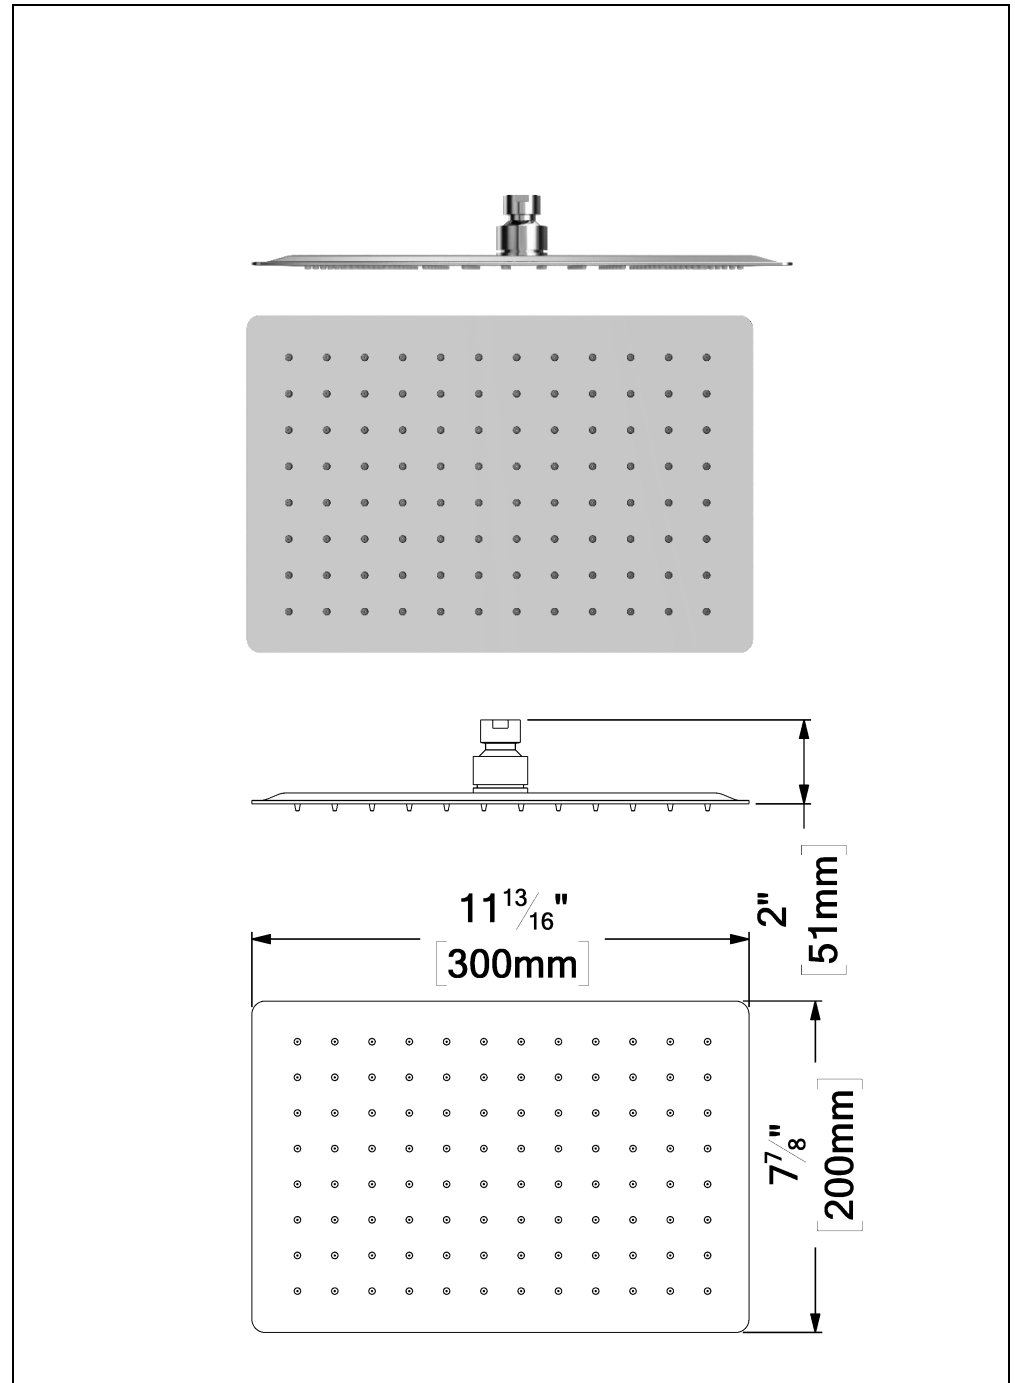

The product may vary slightly from its dimension and appearance.
Les dimensions et l'aspect du produit peuvent varier légèrement de l'illustration

SSTS-812-Q-XX

SPECIFICATION

- Shower head stainless steel
- AirBoost technology (30% more pressure)
- Dimensions: 20cm x 30cm [8x12in]
- Thickness: 2mm
- 96 Anti-limestone silicone nozzle
- Inlet 1/2in female
- Flow rate: 7.6 L/min [2.0 gpm] @60psi
- Limited lifetime warranty

FINISHES AVAILABLE

- Refer to the catalog for available finishes

CERTIFICATION

- ASME 112.118.1 / CSA B125.1

For more information about the product or before proceeding to any installation please consult the guide.

Products covered by a limited lifetime warranty against all manufacturing defects.

SPÉCIFICATION

- Tête de douche en acier inoxydable
- Technologie d'injection d'air Air Boost (30% + de pression)
- Dimensions: 20cm x 30cm [8x12po]
- Épaisseur: 2mm
- 96 buses en silicone anti-calcaire
- Débit: 7.6 L/min [2.0 gpm] @60psi
- Garantie à vie limitée

FINIS DISPONIBLE

Se référer au catalogue pour les finis disponible

CERTIFICATION

ASME 112.118.1 / CSA B125.1

Pour plus d'information sur le produit ou avant de procéder à toute installation veuillez consulter le guide.

Produits couverts par une garantie à vie limitée contre tout défaut de fabrication.

The product may vary slightly from its dimension and appearance.
Les dimensions et l'aspect du produit peuvent varier légèrement de l'illustration