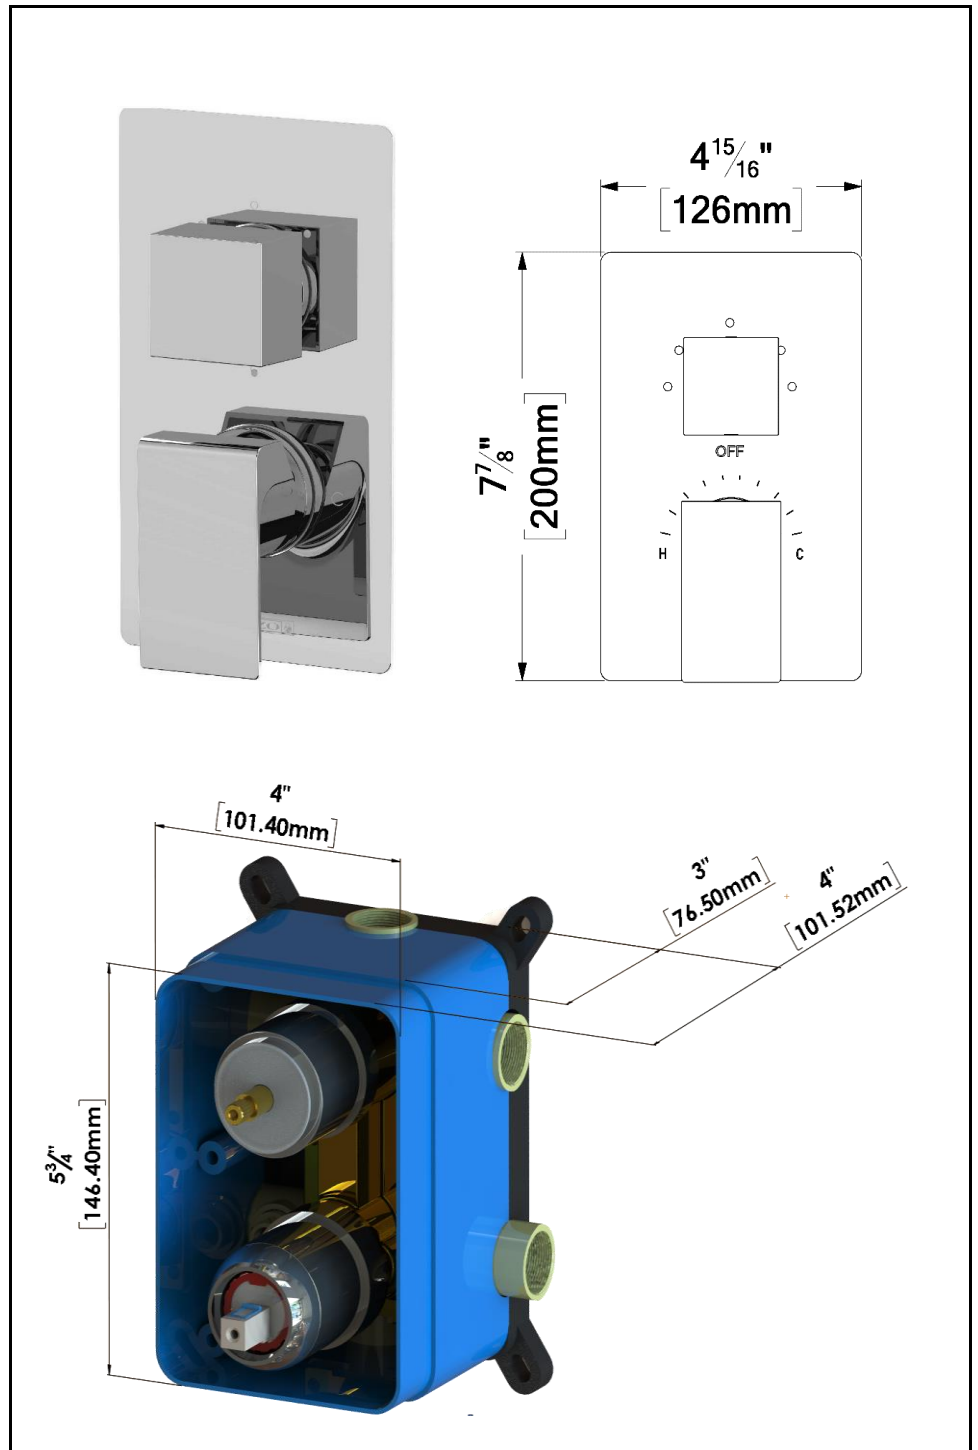

SLIK / SLPB33-XX

SPECIFICATION

- Universal T-Box rough-in
- Pressure balanced valve 21L/min [5.5 gpm] @60psi
- Diverter valve 3 functions (shared zones)
- Service check/stop valves
- 1/2" NPT female connections
- Limited lifetime warranty

PRODUCTS No.

SLPB33-XX	Complete valve (Rough & trims)
R-30	Universal T-Box rough in
F-SLPB33-XX	Trim

FINISHES AVAILABLE

- Refer to the catalog for available finishes

CERTIFICATION

- ASME 112.18.1 / CSA B125.1

For more information about the product or before proceeding to any installation please consult the guide.
Products covered by a limited lifetime warranty against all manufacturing defects.

SPÉCIFICATION

- Brut T-Box universel
- Valve pression balancée 21L/min [5.5 gpm] @60psi
- Valve déviatrice 3 fonctions (zones partagées)
- Connexions femelles 1/2po NPT
- Valves de service
- Garantie à vie limitée

No. PRODUITS

SLPB33-XX	Valve complète (Brut & Garnitures)
R-30	Brut de valve universel
F-SLPB33-XX	Garnitures

FINIS DISPONIBLE

Se référer au catalogue pour les finis disponible

CERTIFICATION

ASME 112.18.1 / CSA B125.1

Pour plus d'information sur le produit ou avant de procéder à toute installation veuillez consulter le guide.
Produits couverts par une garantie à vie limitée contre tout défaut de fabrication.

The product may vary slightly from its dimension and appearance.
Les dimensions et l'aspect du produit peuvent varier légèrement de l'illustration