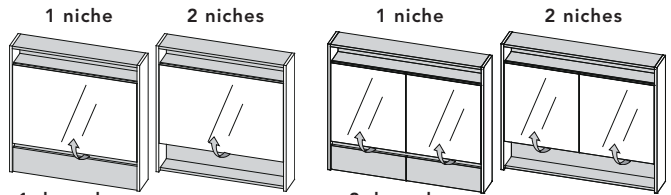

CUBIK - BLOK

PRODUCTS OVERVIEW

Vanity

24", 30", 36", 42", 48"

Medicine cabinet without lighting

1 drop-down door
24", 27", 30", 36", 42"

2 drop-down doors
36", 42"

2" vanity top and 3/4" quartz countertop

Vanity top
OBE

Vanity top
MOMENTO

24 1/8", 30 1/8", 36 1/8", 42 1/8", 48 1/8"

Undermount sink
OBE 36

Undermount sinks
MOMENTO

Vessel sink on countertop
MUSE

24 1/2", 30 1/2", 36 1/2", 42 1/2", 48 1/2", 60 1/2", 72 1/2", 84 1/2"