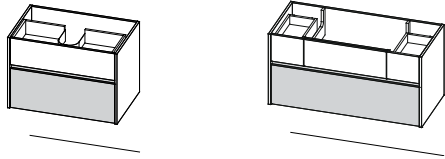

CUBIK - BLOK

PRODUCTS OVERVIEW

Vanity

24", 30", 36", 42", 48"

Medicine cabinet without lighting

1 drop-down door
24", 27", 30", 36", 42"

2 drop-down doors
36", 42"

2" vanity top and 3/4" quartz countertop

Vanity top
OBE

Vanity top
MOMENTO

24 1/8", 30 1/8", 36 1/8", 42 1/8", 48 1/8"

Undermount sink
OBE 36

Undermount sinks
MOMENTO

Vessel sink on countertop
MUSE

24 1/2", 30 1/2", 36 1/2", 42 1/2", 48 1/2", 60 1/2", 72 1/2", 84 1/2"

Medicine cabinet with lighting

1 drop-down door
24", 27", 30", 36", 42"

2 drop-down doors
36", 42"

Auxiliary med. cabinet (above the toilet)

24", 27"

Linen cabinet

12", 15", 18"

24", 27", 30"

Suggested layouts