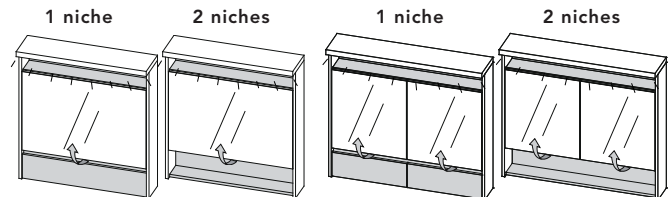

CUBIK - BLOK

PRODUCTS OVERVIEW

Vanity

24", 30", 36", 42", 48"

Medicine cabinet without lighting

1 drop-down door
24", 27", 30", 36", 42"

2 drop-down doors
36", 42"

2" vanity top and 3/4" quartz countertop

Vanity top
OBE

Vanity top
MOMENTO

24 1/8", 30 1/8", 36 1/8", 42 1/8", 48 1/8"

Undermount sink
OBE 36

Undermount sinks
MOMENTO

Vessel sink on countertop
MUSE

24 1/2", 30 1/2", 36 1/2", 42 1/2", 48 1/2", 60 1/2", 72 1/2", 84 1/2"

Medicine cabinet with lighting

1 drop-down door
24", 27", 30", 36", 42"

2 drop-down doors
36", 42"

Auxiliary med. cabinet (above the toilet)

24", 27"

Linen cabinet

12", 15", 18"

24", 27", 30"