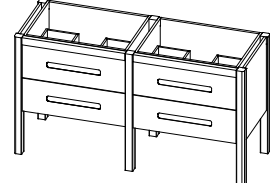

### Medicine cabinet recessed or wall-mounted - with side lighting

### Sink base

25 1/4", 30",  
36", 42"

25 1/4", 30",  
36", 42", 48"

54", 60"

54", 60",  
66", 72"