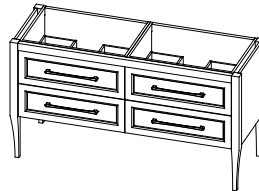

### Medicine cabinet recessed or wall-mounted - with side lighting

### Sink base

25 1/4", 30",  
36", 42"

25 1/4", 30",  
36", 42", 48"

54", 60"

72", 75",  
78", 84"