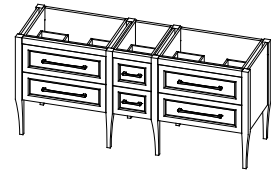

### Medicine cabinet recessed or wall-mounted - with side lighting

### Sink base

25 1/4", 30",  
36", 42"

25 1/4", 30",  
36", 42", 48"

54", 60"

72", 75",  
78", 84"