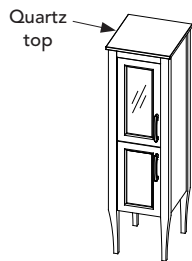

### Medicine cabinet recessed or wall-mounted - with side lighting

### Sink base

25 1/4", 30",  
36", 42"

25 1/4", 30",  
36", 42", 48"

54", 60"

72", 75",  
78", 84"

### Half-linen cabinet

17"