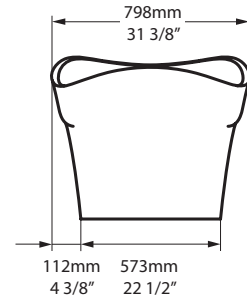

Pescadero

victoria albert®

volcanic limestone baths

PES-N-RH-xx-OF / PES-N-LH-xx-OF

Top view

Front view

Side view

Section BB Shown with K50 waste kit

Section AA

*All measurements subject to +/-5% tolerance

.dwg | .dxf | .skp www.vandabaths.com

VA/1181/04/Feb18