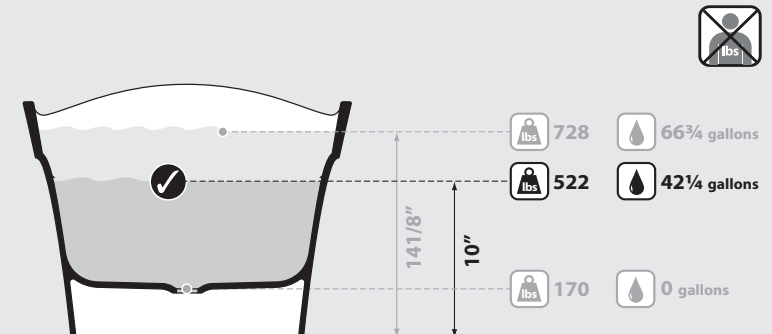

.dwg | .dxf | .skp www.vandabaths.com

VA/1181/04/Feb18