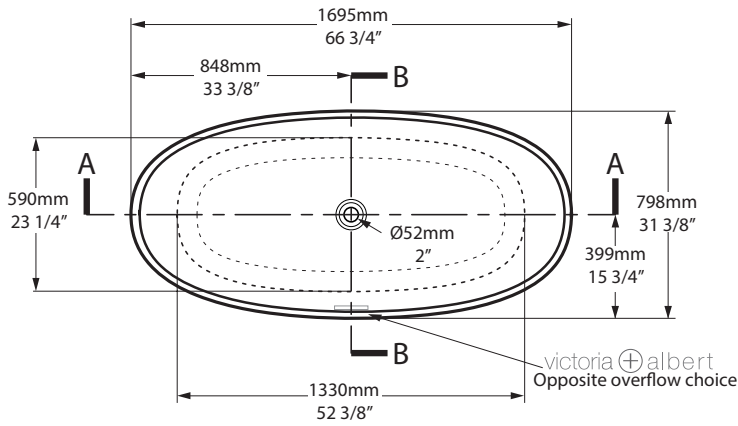

Pescadero

victoria albert®

volcanic limestone baths

PES-N-RH-xx-OF / PES-N-LH-xx-OF

Top view