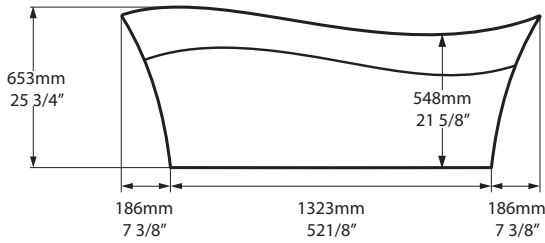

Pescadero

victoria albert®

volcanic limestone baths

PES-N-RH-xx-OF / PES-N-LH-xx-OF

Top view

Front view

Side view

Section BB Shown with K50 waste kit

Section AA

*All measurements subject to +/-5% tolerance

.dwg | .dxf | .skp www.vandabaths.com

VA/1181/04/Feb18