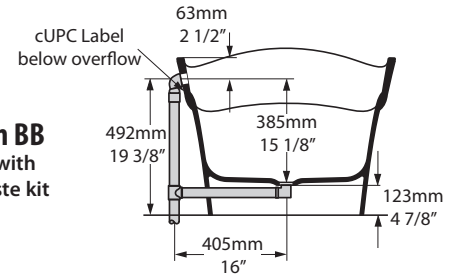

Section BB Shown with K50 waste kit