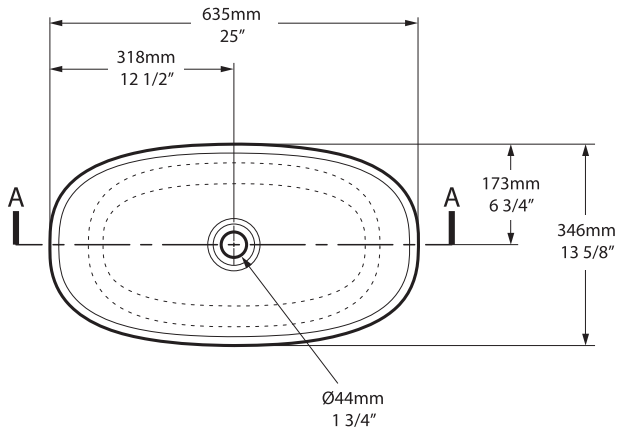

Collections connexes / Colecciones relacionadas

Barcelona

Tubo faucet - TU-16

Barcelona 64

VB-BAR-64-NO / VB-BAR64-xx-NO

Top view

Front view

Side view

Section AA

*All measurements subject to +/-5% tolerance