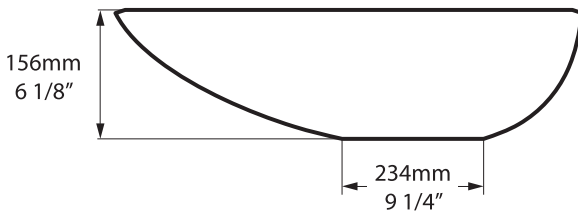

Section AA

*All measurements subject to +/-5% tolerance

l = 570mm / 22¹/₂"
 w = 345mm / 13⁵/₈"
 h = 156mm / 6¹/₈"

.dwg | .dxf | .skp www.vandabaths.com

Massachusetts Code: Approved
 cUPC listing by IAPMO: File No. 6970