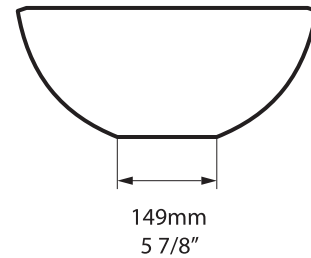

Collections connexes / Colecciones relacionadas

Napoli

Florin faucet - FLO-11

Napoli 57

VB-NAP-57-NO / VB-NAP57-xx-NO

Top view

Side view

Front view

Section AA

*All measurements subject to +/-5% tolerance

l = 570mm / 22¹/₂"
 w = 345mm / 13⁵/₈"
 h = 156mm / 6¹/₈"

.dwg | .dxf | .skp www.vandabaths.com

Massachusetts Code: Approved
 cUPC listing by IAPMO: File No. 6970