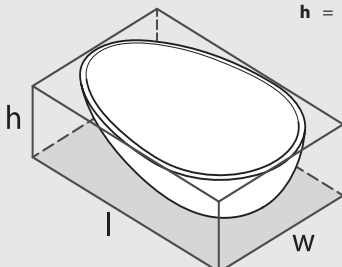

Collections connexes / Colecciones relacionadas

Napoli

Florin faucet - FLO-11

Napoli 57

VB-NAP-57-NO / VB-NAP57-xx-NO

Top view

Side view

Front view

Section AA

*All measurements subject to +/-5% tolerance

l = 570mm / 22¹/₂"
 w = 345mm / 13⁵/₈"
 h = 156mm / 6¹/₈"

.dwg | .dxf | .skp www.vandabaths.com

Massachusetts Code: Approved
 cUPC listing by IAPMO: File No. 6970