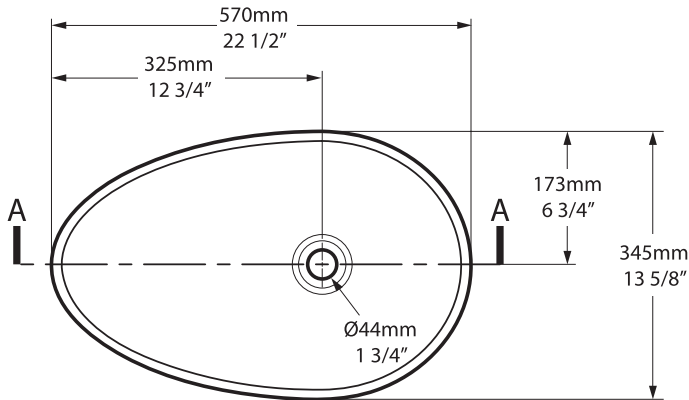

Collections connexes / Colecciones relacionadas

Napoli

Florin faucet - FLO-11

Napoli 57

VB-NAP-57-NO / VB-NAP57-xx-NO

Top view

Side view

Front view

Section AA

*All measurements subject to +/-5% tolerance

l = 570mm / 22¹/₂"
 w = 345mm / 13⁵/₈"
 h = 156mm / 6¹/₈"

.dwg | .dxf | .skp www.vandabaths.com

Massachusetts Code: Approved
 cUPC listing by IAPMO: File No. 6970