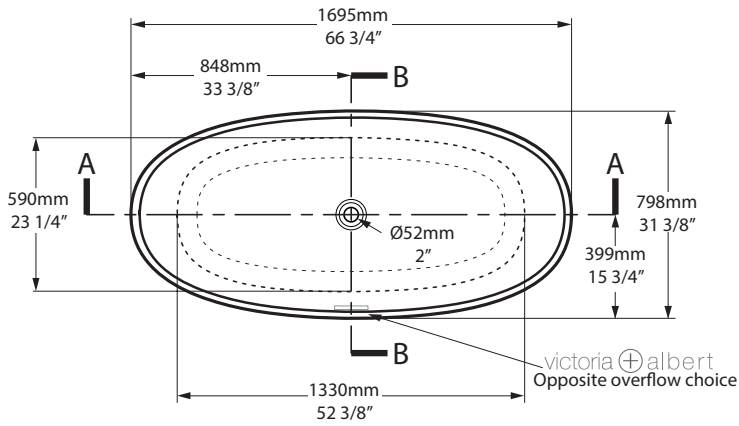

Pescadero

victoria albert®

volcanic limestone baths

PES-N-RH-xx-OF / PES-N-LH-xx-OF

Top view