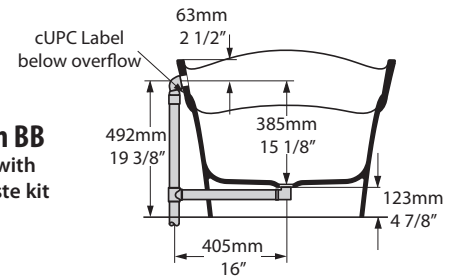

Section BB Shown with K50 waste kit