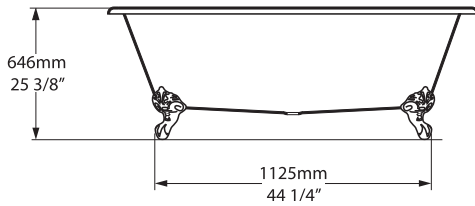

Cheshire Freestanding Bathtub

CHE-N-SW-OF + FT-CHE-XX

Section BB

Side view

Faucet holes can be drilled by installer
Les trous de robinetterie peuvent être percés par l'installateur
Pueden ser perforados por el instalador

- WH White Metal
- PC Polished Chrome
- PB Polished Brass
- BN Brushed Nickel
- PN Polished Nickel
- SW White VOLCANIC LIMESTONE™

Les pieds fournis seront de la même couleur que la baignoire.

Recommended drain: K-50-XX

• All measurements subject to +/-5% tolerance
OF = overflow hole

25 years

5 years

5 year warranty on drains
Garantie de 5 ans sur les drains
Garantía de 5 años para los drenajes

8 years

2 years

2 year warranty on painted exterior
Pour les finitions extérieures peintes la garantie est de 2 ans
Acabados de pintura exterior tienen una garantía de 2 años

Massachusetts Code: Approved
cUPC listing by IAPMO: File No. 6574