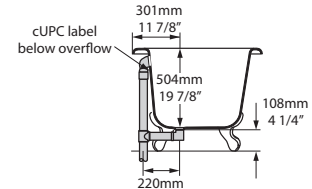

Cheshire Freestanding Bathtub

CHE-N-SW-OF + FT-CHE-XX

Section BB

Faucet holes can be drilled by installer
Les trous de robinetterie peuvent être percés par l'installateur
Pueden ser perforados por el instalador

- WH White Metal
- PC Polished Chrome
- PB Polished Brass
- BN Brushed Nickel
- PN Polished Nickel
- SW White VOLCANIC LIMESTONE™

Les pieds fournis seront de la même couleur que la baignoire.

Recommended drain: K-50-XX

• All measurements subject to +/-5% tolerance
OF = overflow hole

25 years

5 years

5 year warranty on drains
Garantie de 5 ans sur les drains
Garantía de 5 años para los drenajes

8 years

2 years

2 year warranty on painted exterior
Pour les finitions extérieures peintes la garantie est de 2 ans
Acabados de pintura exterior tienen una garantía de 2 años

Massachusetts Code: Approved
cUPC listing by IAPMO: File No. 6574