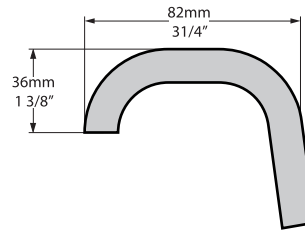

Cheshire Freestanding Bathtub

CHE-N-SW-OF + FT-CHE-XX

Section BB

Rim detail

Faucet holes can be drilled by installer
Les trous de robinetterie peuvent être percés par l'installateur
Pueden ser perforados por el instalador

- WH White Metal
- PC Polished Chrome
- PB Polished Brass
- BN Brushed Nickel
- PN Polished Nickel
- SW White VOLCANIC LIMESTONE™

Les pieds fournis seront de la même couleur que la baignoire.

Recommended drain: K-50-XX

• All measurements subject to +/-5% tolerance
OF = overflow hole

25 years

5 years

5 year warranty on drains
Garantie de 5 ans sur les drains
Garantía de 5 años para los drenajes

8 years

2 years

2 year warranty on painted exterior
Pour les finitions extérieures peintes la garantie est de 2 ans
Acabados de pintura exterior tienen una garantía de 2 años

Massachusetts Code: Approved
cUPC listing by IAPMO: File No. 6574