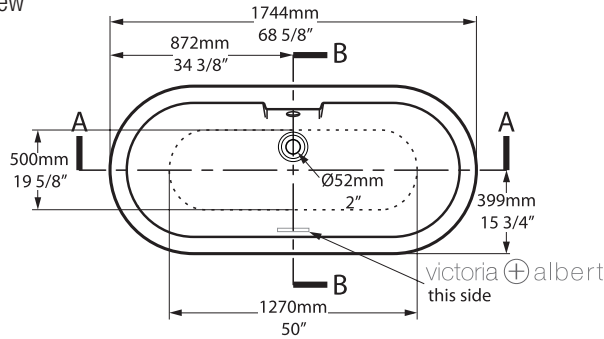

Cheshire Freestanding Bathtub

CHE-N-SW-OF + FT-CHE-XX

Top view

Section BB