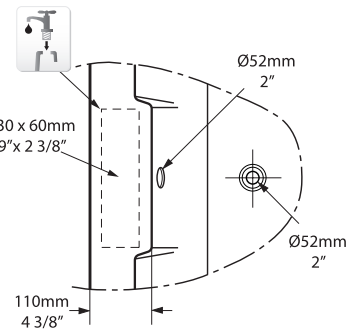

Cheshire Freestanding Bathtub

CHE-N-SW-OF + FT-CHE-XX

Section BB

Rim detail

Faucet holes can be drilled by installer
Les trous de robinetterie peuvent être percés par l'installateur
Pueden ser perforados por el instalador

- WH White Metal
- PC Polished Chrome
- PB Polished Brass
- BN Brushed Nickel
- PN Polished Nickel
- SW White VOLCANIC LIMESTONE™

Les pieds fournis seront de la même couleur que la baignoire.

Recommended drain: K-50-XX

• All measurements subject to +/-5% tolerance
OF = overflow hole

25 years

5 years

5 year warranty on drains
Garantie de 5 ans sur les drains
Garantía de 5 años para los drenajes

8 years

2 years

2 year warranty on painted exterior
Pour les finitions extérieures peintes la garantie est de 2 ans
Acabados de pintura exterior tienen una garantía de 2 años

Massachusetts Code: Approved
cUPC listing by IAPMO: File No. 6574