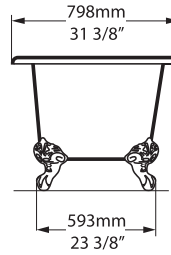

Cheshire Freestanding Bathtub

CHE-N-SW-OF + FT-CHE-XX

Front view

Section BB

Faucet holes can be drilled by installer
Les trous de robinetterie peuvent être percés par l'installateur
Pueden ser perforados por el instalador

- WH White Metal
- PC Polished Chrome
- PB Polished Brass
- BN Brushed Nickel
- PN Polished Nickel
- SW White VOLCANIC LIMESTONE™

Les pieds fournis seront de la même couleur que la baignoire.

Recommended drain: K-50-XX

• All measurements subject to +/-5% tolerance
OF = overflow hole

25 years

5 years

5 year warranty on drains
Garantie de 5 ans sur les drains
Garantía de 5 años para los drenajes

8 years

2 years

2 year warranty on painted exterior
Pour les finitions extérieures peintes la garantie est de 2 ans
Acabados de pintura exterior tienen una garantía de 2 años

Massachusetts Code: Approved
cUPC listing by IAPMO: File No. 6574