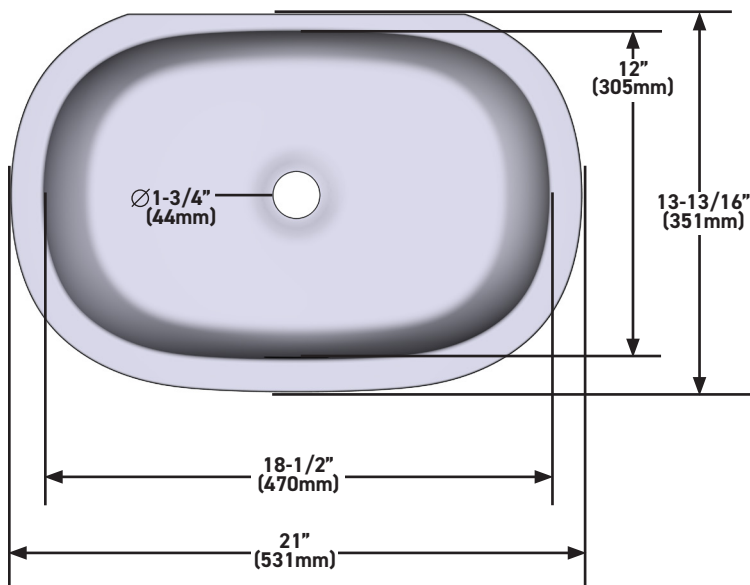

For warranty or additional information, contact:

US Customers

U.S.A.
houseofrohl.com/support
1-800-777-9762

QUEBEC / MARITIMES / WESTERN CANADA
QUÉBEC / MARITIMES / OUEST CANADIEN
QUEBEC / MARITIMOS / CANADA OCCIDENTAL
houseofrohl.ca/support
1-866-473-8442

Canadian Customers

ONTARIO
houseofrohl.ca/support
1-800-287-5354