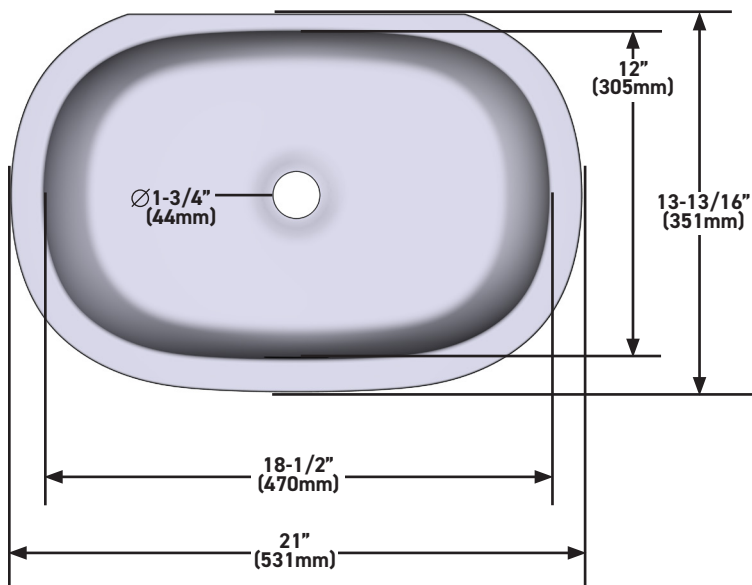

For warranty or additional information, contact:

US Customers

U.S.A.
houseofrohl.com/support
1-800-777-9762

QUEBEC / MARITIMES / WESTERN CANADA
QUÉBEC / MARITIMES / OUEST CANADIEN
QUEBEC / MARITIMOS / CANADA OCCIDENTAL
houseofrohl.ca/support
1-866-473-8442

Canadian Customers

ONTARIO
houseofrohl.ca/support
1-800-287-5354