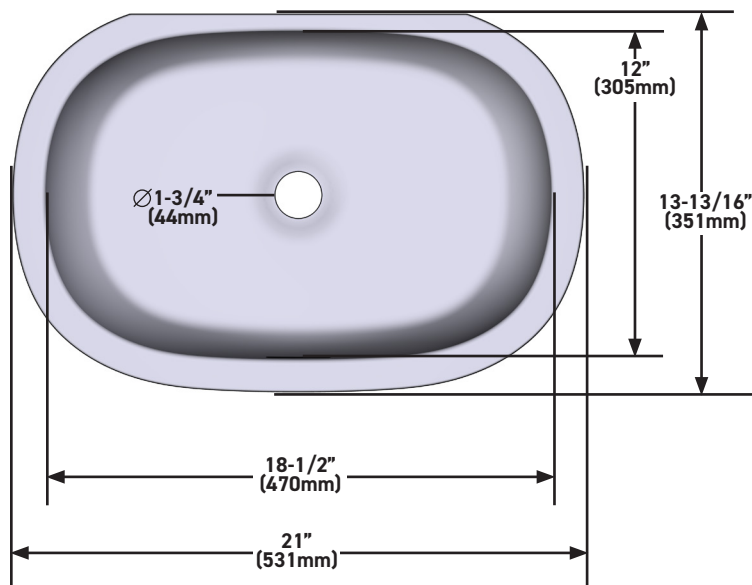

For warranty or additional information, contact:

US Customers

U.S.A.
houseofrohl.com/support
1-800-777-9762

QUEBEC / MARITIMES / WESTERN CANADA
QUÉBEC / MARITIMES / OUEST CANADIEN
QUEBEC / MARITIMOS / CANADA OCCIDENTAL
houseofrohl.ca/support
1-866-473-8442

Canadian Customers

ONTARIO
houseofrohl.ca/support
1-800-287-5354