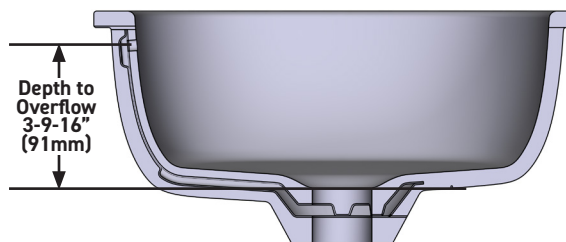

For warranty or additional information, contact:

US Customers

U.S.A.
houseofrohl.com/support
1-800-777-9762

QUEBEC / MARITIMES / WESTERN CANADA
QUÉBEC / MARITIMES / OUEST CANADIEN
QUEBEC / MARITIMOS / CANADA OCCIDENTAL
houseofrohl.ca/support
1-866-473-8442

Canadian Customers

ONTARIO
houseofrohl.ca/support
1-800-287-5354