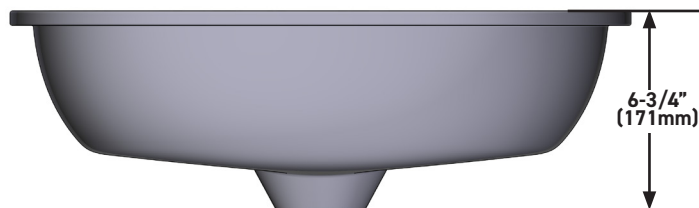

For warranty or additional information, contact:

US Customers

U.S.A.
houseofrohl.com/support
1-800-777-9762

QUEBEC / MARITIMES / WESTERN CANADA
QUÉBEC / MARITIMES / OUEST CANADIEN
QUEBEC / MARITIMOS / CANADA OCCIDENTAL
houseofrohl.ca/support
1-866-473-8442

Canadian Customers

ONTARIO
houseofrohl.ca/support
1-800-287-5354