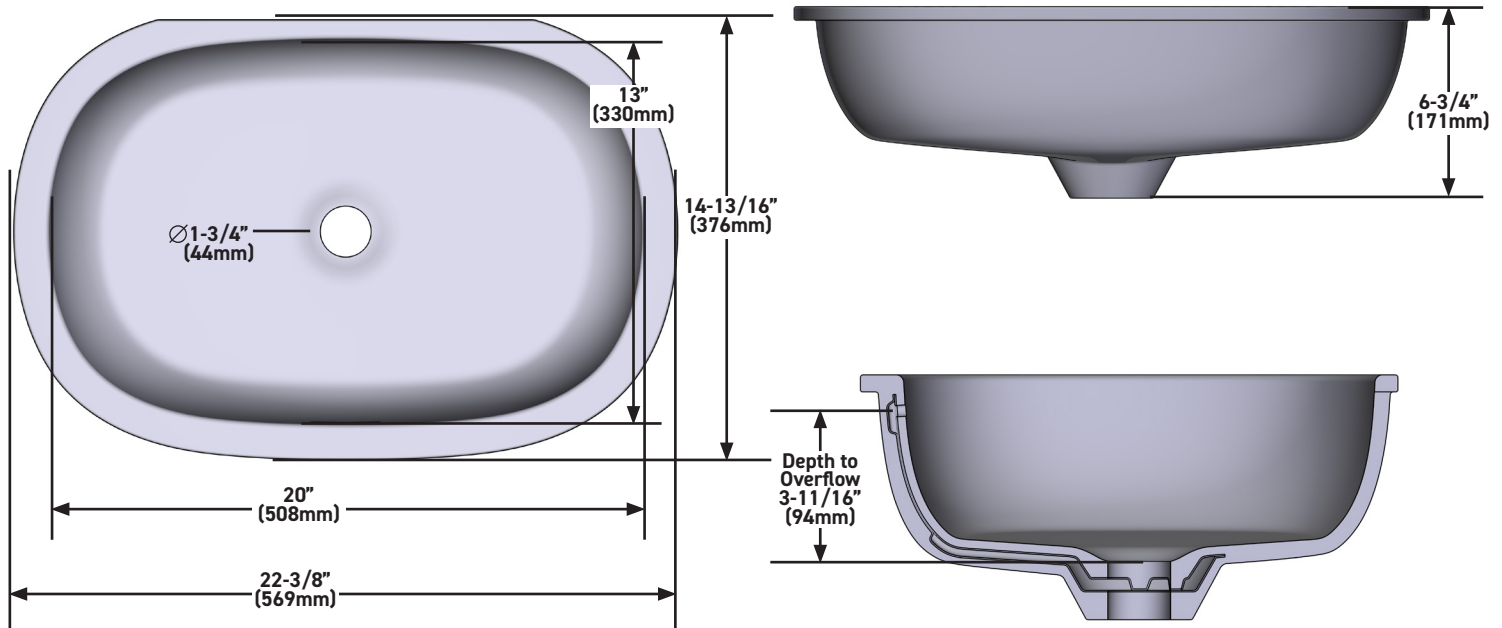

For warranty or additional information, contact:

US Customers

U.S.A.
houseofrohl.com/support
1-800-777-9762

QUEBEC / MARITIMES / WESTERN CANADA
QUÉBEC / MARITIMES / OUEST CANADIEN
QUEBEC / MARITIMOS / CANADA OCCIDENTAL
houseofrohl.ca/support
1-866-473-8442

Canadian Customers

ONTARIO
houseofrohl.ca/support
1-800-287-5354