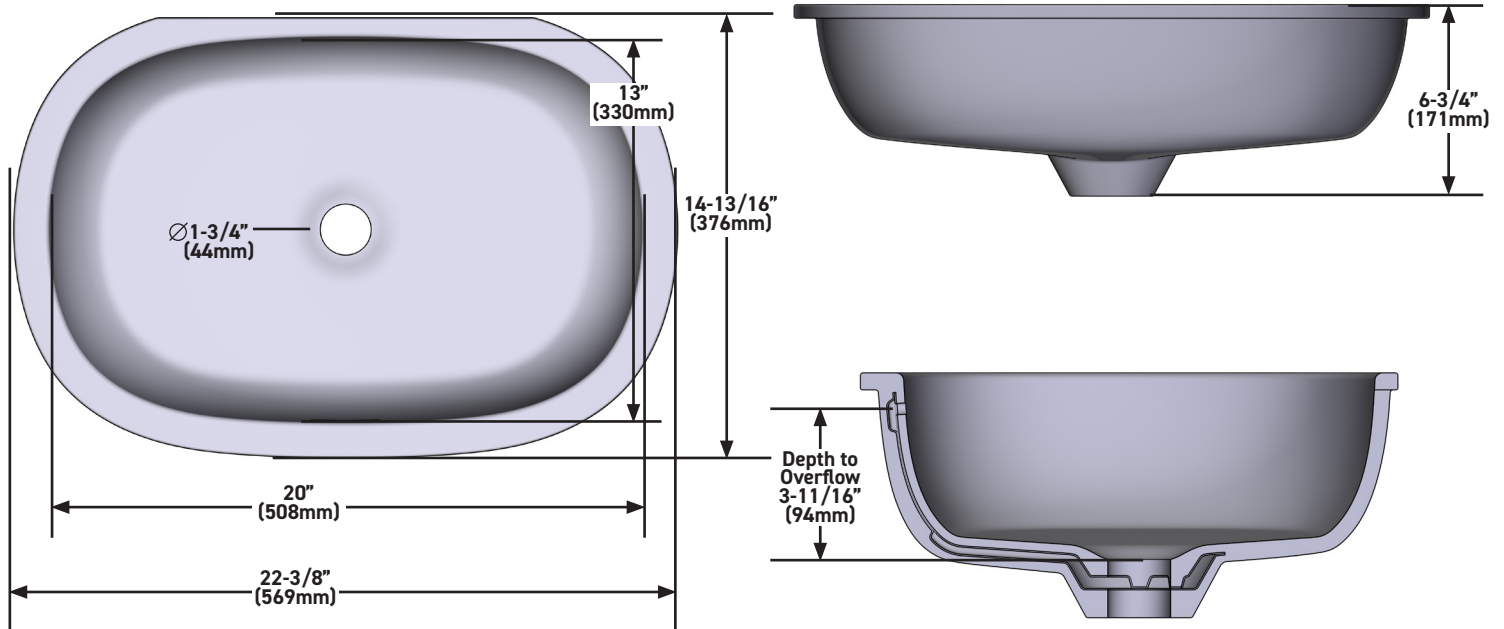

For warranty or additional information, contact:

US Customers

U.S.A.
houseofrohl.com/support
1-800-777-9762

QUEBEC / MARITIMES / WESTERN CANADA
QUÉBEC / MARITIMES / OUEST CANADIEN
QUEBEC / MARITIMOS / CANADA OCCIDENTAL
houseofrohl.ca/support
1-866-473-8442

Canadian Customers

ONTARIO
houseofrohl.ca/support
1-800-287-5354