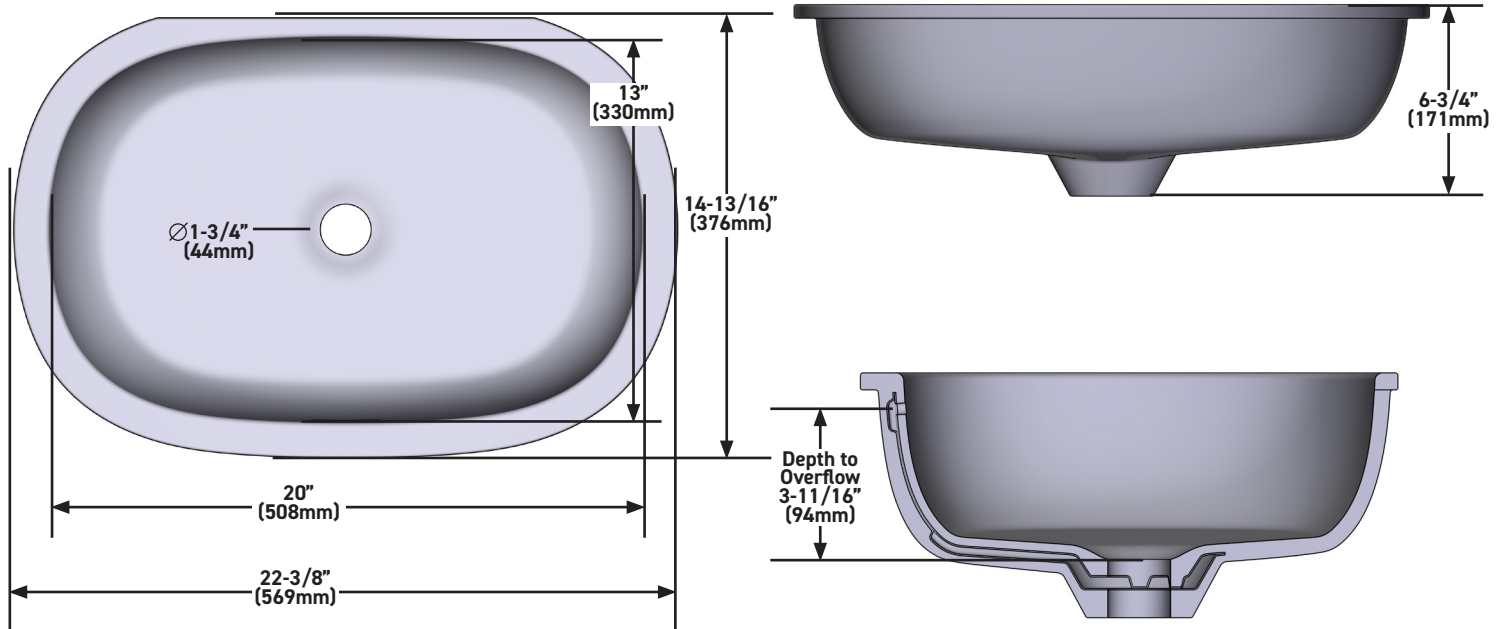

For warranty or additional information, contact:

US Customers

U.S.A.
houseofrohl.com/support
1-800-777-9762

Canadian Customers

QUEBEC / MARITIMES / WESTERN CANADA
QUÉBEC / MARITIMES / OUEST CANADIEN
QUEBEC / MARITIMOS / CANADA OCCIDENTAL
houseofrohl.ca/support
1-866-473-8442

ONTARIO
houseofrohl.ca/support
1-800-287-5354