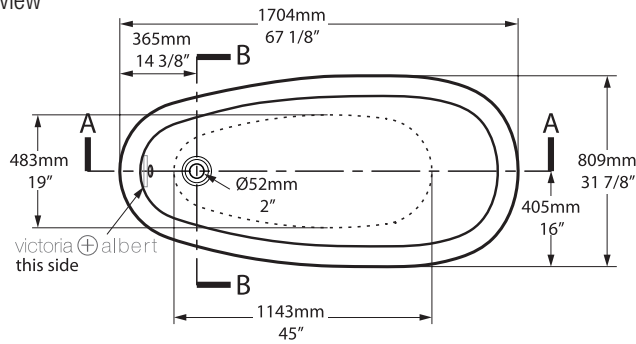

Roxburgh Freestanding Slipper Bathtub

ROX-N-SW-OF + FT-ROX-XX

Top view