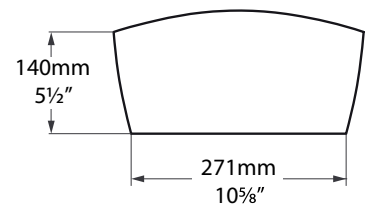

Amalfi

Tubo faucet - TU-16

Amalfi 55

VB-AML-55-NO / VB-AML55-xx-NO

Top view

Front view

Side view

Section AA

*All measurements subject to +/-5% tolerance