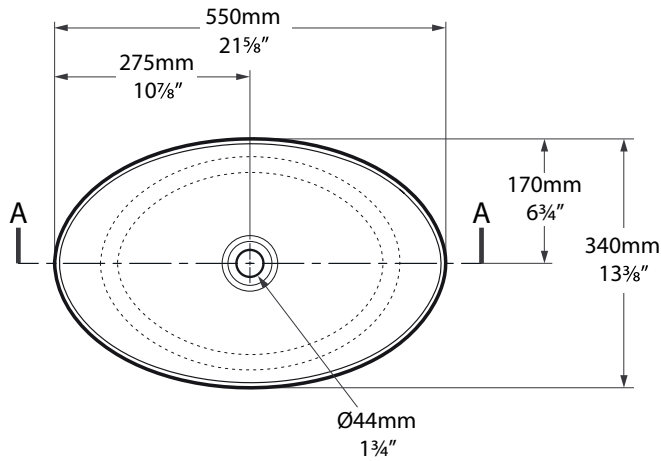

Amalfi

Tubo faucet - TU-16

Amalfi 55

VB-AML-55-NO / VB-AML55-xx-NO

Top view

Front view

Side view

Section AA

*All measurements subject to +/-5% tolerance