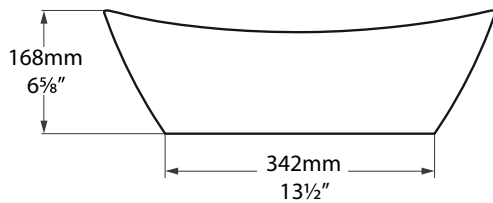

Amalfi

Tubo faucet - TU-16

Amalfi 55

VB-AML-55-NO / VB-AML55-xx-NO

Top view

Front view

Side view

Section AA

*All measurements subject to +/-5% tolerance