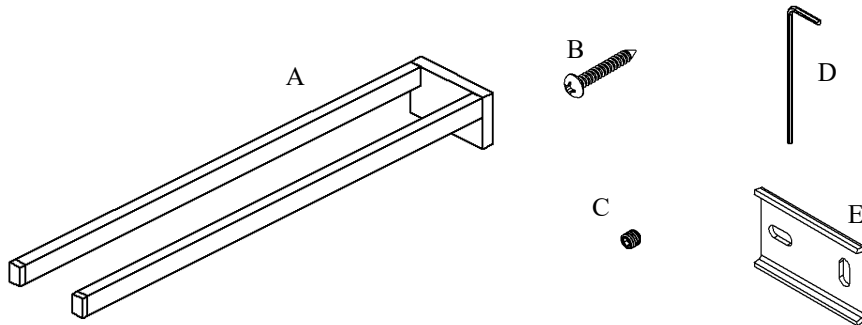

Exhilarating by Design

Volkano Erupt Double Towel Hanger

Installation Guide

Code: V1433, V1434, V1435

Parts Included	QTY
A - Double Towel Hanger	1
B - Screw	2
C - Set Screw	1
D - Allen Key	1
E - Bracket	1

Model #	Description	Finish	Weight (lb)	WxHxD (mm)	WxHxD (Inches)	Metal Type
V1433	Erupt Double Towel Hanger	Chrome	1.3	70 x 40 x 295	2.8 x 1.6 x 12	Brass
V1434	Erupt Double Towel Hanger	Brushed Nickel	1.3	70 x 40 x 295	2.8 x 1.6 x 12	Brass
V1435	Erupt Double Towel Hanger	Matte Black	1.3	70 x 40 x 295	2.8 x 1.6 x 12	Brass