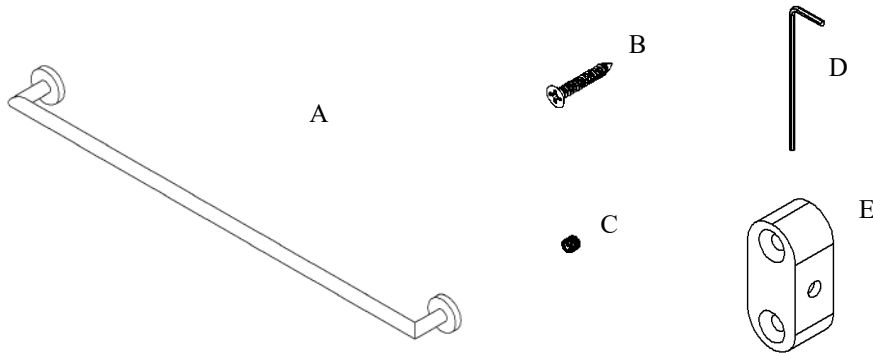

# Volkano Summit 30" Towel Bar Installation Guide

Code: V63163, V63164, V63165

| Parts Included | QTY |
|----------------|-----|
| A - Towel Bar  | 1   |
| B - Screw      | 4   |
| C - Set Screw  | 2   |
| D - Allen Key  | 1   |
| E - Bracket    | 2   |

| Model # | Description          | Finish         | Weight (lb) | WxHxD (mm)    | WxHxD (Inches)  | Metal Type |
|---------|----------------------|----------------|-------------|---------------|-----------------|------------|
| V63163  | Summit 30" Towel Bar | Chrome         | 0.946       | 793 x 52 x 70 | 31.2 x 2 x 2.75 | Brass      |
| V63164  | Summit 30" Towel Bar | Brushed Nickel | 0.946       | 793 x 52 x 70 | 31.2 x 2 x 2.75 | Brass      |
| V63165  | Summit 30" Towel Bar | Matte Black    | 0.946       | 793 x 52 x 70 | 31.2 x 2 x 2.75 | Brass      |