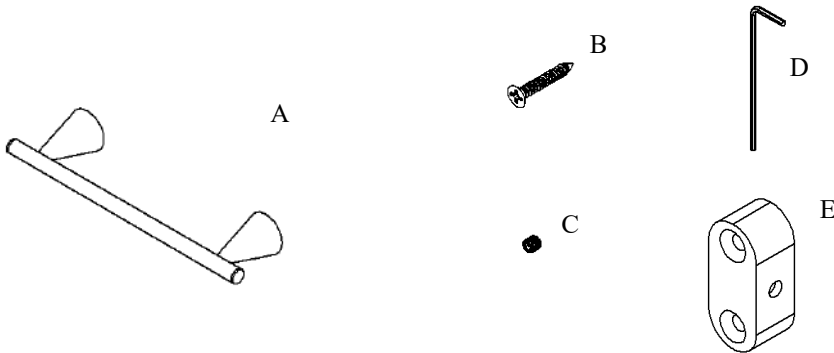

Exhilarating by Design

Volkano Cone 12" Towel Bar Installation Guide

Code: V65133, V65134, V65135

Parts Included	QTY
A - Towel Bar	1
B - Screw	4
C - Set Screw	2
D - Allen Key	1
E - Bracket	2

Model #	Description	Finish	Weight (lb)	WxHxD (mm)	WxHxD (Inches)	Metal Type
V65133	Cone 12" Towel Bar	Chrome	1.012	304 x 44 x 77	11.9 x 1.75 x 3	Brass
V65135	Cone 12" Towel Bar	Matte Black	1.012	304 x 44 x 77	11.9 x 1.75 x 3	Brass