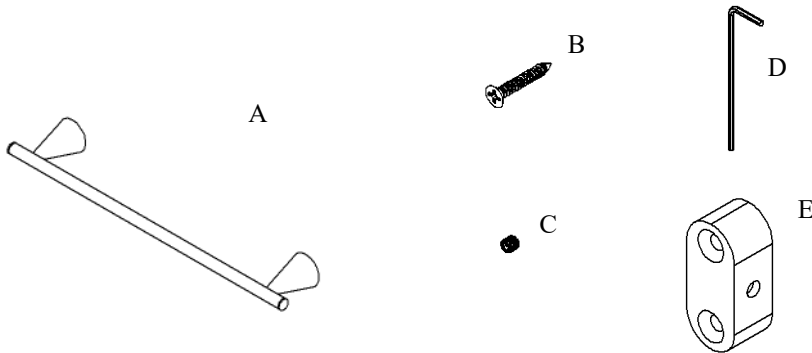

Exhilarating by Design

Volkano Cone 18" Towel Bar Installation Guide

Code: V65143, V65144, V65145

Parts Included	QTY
A - Towel Bar	1
B - Screw	4
C - Set Screw	2
D - Allen Key	1
E - Bracket	2

Model #	Description	Finish	Weight (lb)	WxHxD (mm)	WxHxD (Inches)	Metal Type
V65143	Cone 18" Towel Bar	Chrome	1.144	454 x 44 x 77	17.8 x 1.75 x 3	Brass
V65145	Cone 18" Towel Bar	Matte Black	1.144	454 x 44 x 77	17.8 x 1.75 x 3	Brass