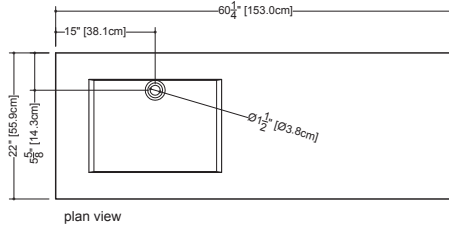

Furniture

C 60

Console table, C Collection

inch 22 1/8x60 1/2x34 9/16 mm 562x1537x878

Dimensions

22 1/8x60 1/2x34 9/16 inch — 562x1537x878 mm

Combination weight

105lb — 48 kg

Approximate measurement
The manufacturer accept 1/4" (6.35mm) variance.

WETSTYLE.CA — Montreal, Canada
T. 1 888 536.9001 — F. 450 536.0202

Cube Collection Integrated Countertop inch 22x60 1/4x2 mm 559x1530x51

VCS 60C

VCS 60L

VCS 60R

VCS 60T

VCS 60

WETSTYLE cannot be held responsible for any technical errors and reserves the right to make revisions without notice.
 Approximate measurement
 The manufacturer accept 1/4" (6.35mm) variance.