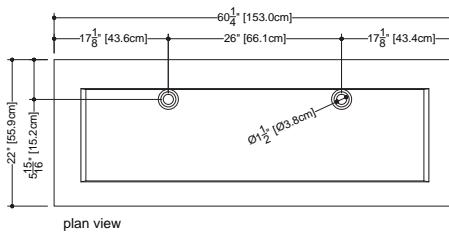

Furniture

C 60

Console table, C Collection

inch 22 1/8x60 1/2x34 9/16 mm 562x1537x878

Dimensions

22 1/8x60 1/2x34 9/16 inch — 562x1537x878 mm

Combination weight

105lb — 48 kg

Approximate measurement
The manufacturer accept 1/4" (6.35mm) variance.

WETSTYLE.CA — Montreal, Canada
T. 1 888 536.9001 — F. 450 536.0202

Cube Collection Integrated Countertop inch 22x60 1/4x2 mm 559x1530x51

VCS 60C

VCS 60L

VCS 60R

VCS 60T

VCS 60

WETSTYLE cannot be held responsible for any technical errors and reserves the right to make revisions without notice.
 Approximate measurement
 The manufacturer accept 1/4" (6.35mm) variance.