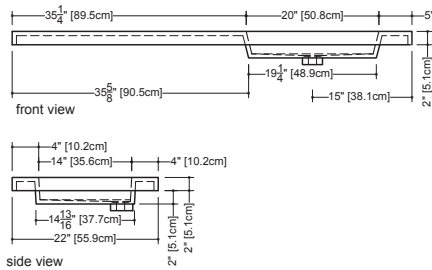

Furniture

C 60

Console table, C Collection

inch 22 1/8x60 1/2x34 9/16 mm 562x1537x878

Dimensions

22 1/8x60 1/2x34 9/16 inch — 562x1537x878 mm

Combination weight

105lb — 48 kg

Approximate measurement
The manufacturer accept 1/4" (6.35mm) variance.

WETSTYLE.CA — Montreal, Canada
T. 1 888 536.9001 — F. 450 536.0202

Cube Collection Integrated Countertop inch 22x60 1/4x2 mm 559x1530x51

VCS 60C

VCS 60L

VCS 60R

VCS 60T

VCS 60

WETSTYLE cannot be held responsible for any technical errors and reserves the right to make revisions without notice.
 Approximate measurement
 The manufacturer accept 1/4" (6.35mm) variance.