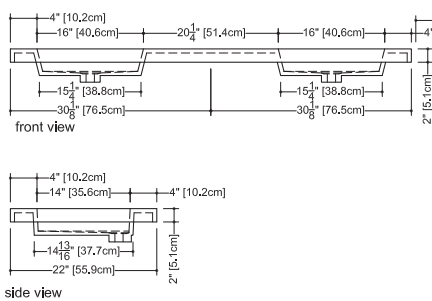

Furniture

C 60

Console table, C Collection

inch 22 1/8x60 1/2x34 9/16 mm 562x1537x878

Dimensions

22 1/8x60 1/2x34 9/16 inch — 562x1537x878 mm

Combination weight

105lb — 48 kg

Approximate measurement
The manufacturer accept 1/4" (6.35mm) variance.

WETSTYLE.CA — Montreal, Canada
T. 1 888 536.9001 — F. 450 536.0202

Cube Collection Integrated Countertop inch 22x60 1/4x2 mm 559x1530x51

VCS 60C

VCS 60L

VCS 60R

VCS 60T

VCS 60

WETSTYLE cannot be held responsible for any technical errors and reserves the right to make revisions without notice.
 Approximate measurement
 The manufacturer accept 1/4" (6.35mm) variance.