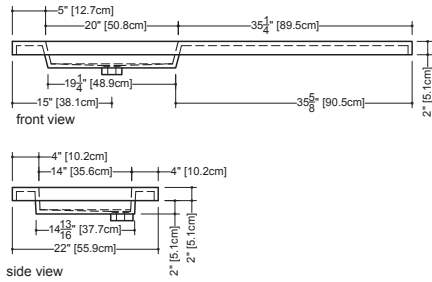

Furniture

C 60

Console table, C Collection

inch 22 1/8x60 1/2x34 9/16 mm 562x1537x878

Dimensions

22 1/8x60 1/2x34 9/16 inch — 562x1537x878 mm

Combination weight

105lb — 48 kg

Approximate measurement
The manufacturer accept 1/4" (6.35mm) variance.

WETSTYLE.CA — Montreal, Canada
T. 1 888 536.9001 — F. 450 536.0202

Cube Collection Integrated Countertop inch 22x60 1/4x2 mm 559x1530x51

VCS 60C

VCS 60L

VCS 60R

VCS 60T

VCS 60

WETSTYLE cannot be held responsible for any technical errors and reserves the right to make revisions without notice.
 Approximate measurement
 The manufacturer accept 1/4" (6.35mm) variance.