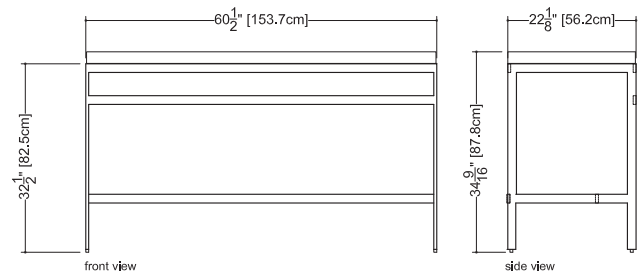

Furniture

C 60

Console table, C Collection

inch 22 1/8x60 1/2x34 9/16 mm 562x1537x878

Dimensions

22 1/8x60 1/2x34 9/16 inch — 562x1537x878 mm

Combination weight

105lb — 48 kg

Stainless steel

Grade 304
Gauge 16

Finish

Mirror (M) or brushed (B) finish

Glass shelf

6mm extra clear glass, white lacquered,
with safety film backing

Console is made of stainless steel

Adjustable legs

Polished sides

Option

Decorative round-style bottle trap
Polished chrome or brushed nickel

Countertop - sold separately

To be combined with 60 inch — 152 cm
integrated countertop CUBE Collection

WETSTYLE cannot be held responsible for any technical errors and reserves the right to make revisions without notice.

Approximate measurement
The manufacturer accept 1/4" (6.35mm) variance.

WETSTYLE.CA — Montreal, Canada
T. 1 888 536.9001 — F. 450 536.0202

Cube Collection Integrated Countertop inch 22x60 1/4x2 mm 559x1530x51