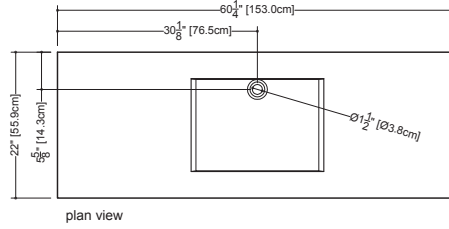

Furniture

C 60

Console table, C Collection

inch 22 1/8x60 1/2x34 9/16 mm 562x1537x878

Dimensions

22 1/8x60 1/2x34 9/16 inch — 562x1537x878 mm

Combination weight

105lb — 48 kg

Polished sides

Option

Decorative round-style bottle trap
Polished chrome or brushed nickel

Countertop - sold separately

To be combined with 60 inch — 152 cm
integrated countertop CUBE Collection

WETSTYLE cannot be held responsible for any technical errors and reserves the right to make revisions without notice.

Approximate measurement
The manufacturer accept 1/4" (6.35mm) variance.

WETSTYLE.CA — Montreal, Canada
T. 1 888 536.9001 — F. 450 536.0202

Cube Collection Integrated Countertop inch 22x60 1/4x2 mm 559x1530x51

VCS 60C

VCS 60L

VCS 60R

VCS 60T

VCS 60

WETSTYLE cannot be held responsible for any technical errors and reserves the right to make revisions without notice.
 Approximate measurement
 The manufacturer accept 1/4" (6.35mm) variance.