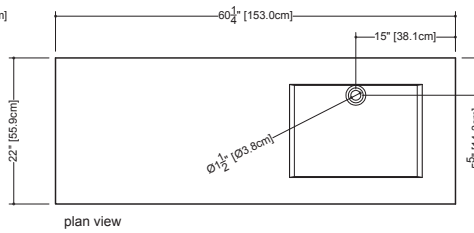

Furniture

C 60

Console table, C Collection

inch 22 1/8x60 1/2x34 9/16 mm 562x1537x878

Dimensions

22 1/8x60 1/2x34 9/16 inch — 562x1537x878 mm

Combination weight

105lb — 48 kg

Approximate measurement
The manufacturer accept 1/4" (6.35mm) variance.

WETSTYLE.CA — Montreal, Canada
T. 1 888 536.9001 — F. 450 536.0202

Cube Collection Integrated Countertop inch 22x60 1/4x2 mm 559x1530x51

VCS 60C

VCS 60L

VCS 60R

VCS 60T

VCS 60

WETSTYLE cannot be held responsible for any technical errors and reserves the right to make revisions without notice.
 Approximate measurement
 The manufacturer accept 1/4" (6.35mm) variance.