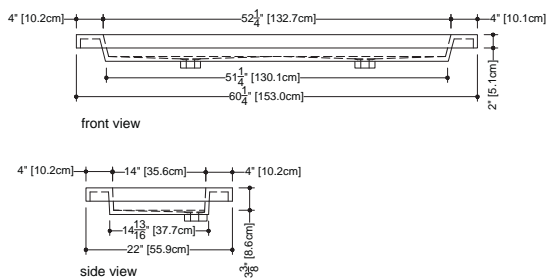

Furniture

C 60

Console table, C Collection

inch 22 1/8x60 1/2x34 9/16 mm 562x1537x878

Dimensions

22 1/8x60 1/2x34 9/16 inch — 562x1537x878 mm

Combination weight

105lb — 48 kg

Approximate measurement
The manufacturer accept 1/4" (6.35mm) variance.

WETSTYLE.CA — Montreal, Canada
T. 1 888 536.9001 — F. 450 536.0202

Cube Collection Integrated Countertop inch 22x60 1/4x2 mm 559x1530x51

VCS 60C

VCS 60L

VCS 60R

VCS 60T

VCS 60

WETSTYLE cannot be held responsible for any technical errors and reserves the right to make revisions without notice.
 Approximate measurement
 The manufacturer accept 1/4" (6.35mm) variance.