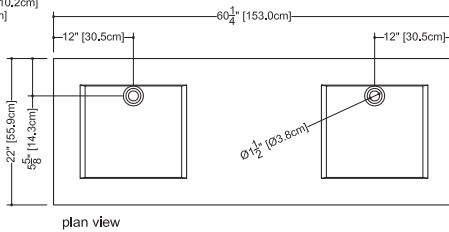

Furniture

C 60

Console table, C Collection

inch 22 1/8x60 1/2x34 9/16 mm 562x1537x878

Dimensions

22 1/8x60 1/2x34 9/16 inch — 562x1537x878 mm

Combination weight

105lb — 48 kg

Approximate measurement
The manufacturer accept 1/4" (6.35mm) variance.

WETSTYLE.CA — Montreal, Canada
T. 1 888 536.9001 — F. 450 536.0202

Cube Collection Integrated Countertop inch 22x60 1/4x2 mm 559x1530x51

VCS 60C

VCS 60L

VCS 60R

VCS 60T

VCS 60

WETSTYLE cannot be held responsible for any technical errors and reserves the right to make revisions without notice.
 Approximate measurement
 The manufacturer accept 1/4" (6.35mm) variance.