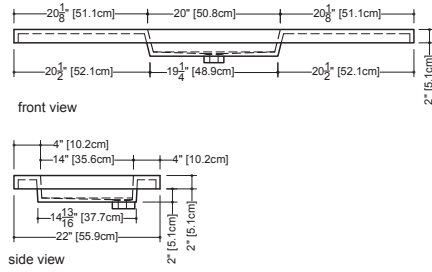

Furniture

C 60

Console table, C Collection

inch 22 1/8x60 1/2x34 9/16 mm 562x1537x878

Dimensions

22 1/8x60 1/2x34 9/16 inch — 562x1537x878 mm

Combination weight

105lb — 48 kg

Polished sides

Option

Decorative round-style bottle trap
Polished chrome or brushed nickel

Countertop - sold separately

To be combined with 60 inch — 152 cm
integrated countertop CUBE Collection

WETSTYLE cannot be held responsible for any technical errors and reserves the right to make revisions without notice.

Approximate measurement
The manufacturer accept 1/4" (6.35mm) variance.

WETSTYLE.CA — Montreal, Canada
T. 1 888 536.9001 — F. 450 536.0202

Cube Collection Integrated Countertop inch 22x60 1/4x2 mm 559x1530x51

VCS 60C

VCS 60L

VCS 60R

VCS 60T

VCS 60

WETSTYLE cannot be held responsible for any technical errors and reserves the right to make revisions without notice.
 Approximate measurement
 The manufacturer accept 1/4" (6.35mm) variance.