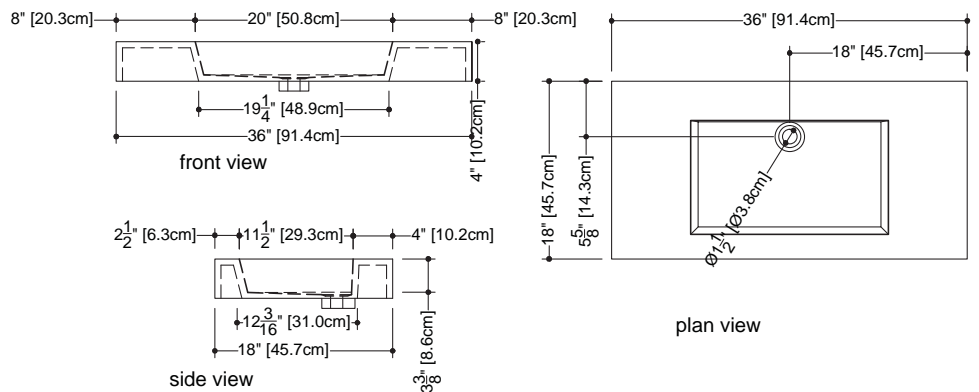

codes/standards applicable

IAPMO-ANSI Z124.1 – IAPMO-ANSI Z124.3
CSA B 45.0 – CSA B45.4

WETSTYLE cannot be held responsible for any technical errors and reserves the right to make revisions without notice.

Approximate measurement.
The manufacturer accept 1/4" (6.35mm) variance.

www.WETSTYLE.CA - Montreal - Canada
Tel. 450.536.9000 - 1 888.536.9001 - Fax. 450.536.0202