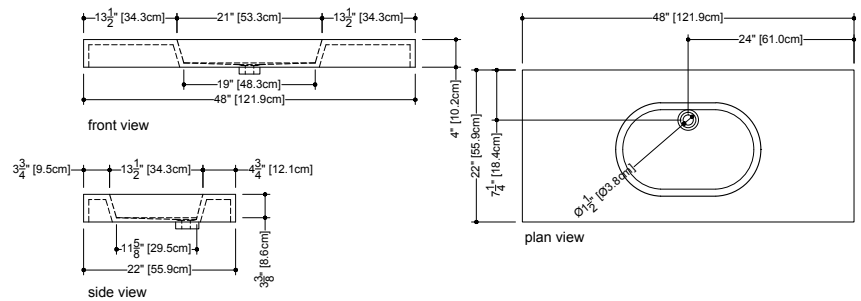

Ove

VOV 48C

inch 48x22x4 mm 1219x559x102

■ **interior dimensions**

inch 21x13.5x3.375 mm 533x343x86

■ **weight**

lb - 34 kg - 16

■ **installation**

mono, 8" c/c or no hole

■ **material**

WETMAR BIO™, True High Gloss™

or matte finish

■ **color**

white

■ **codes/standards applicable**

IAPMO-ANSI Z124.1

IAPMO-ANSI Z124.3

CSA B 45.0 - CSA B45.4

WETSTYLE cannot be held responsible for any technical errors and reserves the right to make revisions without notice.

Approximate measurement.
The manufacturer accept 1/4" (6.35mm) variance.