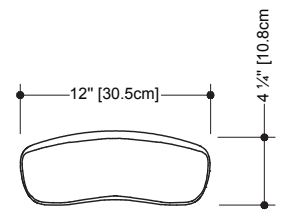

COMPLEMENTS

HP01-5 Head Pillow

- **Dimensions**
1.25x12x4.25inch — 3.2x30.5x10.8cm
- **Weight**
1.5lb — 0.68kg
- **Installation**
All WETSTYLE bathtubs
- **Material**
Soft self-adhesive polyurethane gel,
Adapts to the form of the bathtub
- **Color**
White (HP01-5)

front view

plan view

The following configuration is part of the Quick Ship Program*:

HP01-5
White

*Contact a local authorized dealer for more details.

WETSTYLE cannot be held responsible for any technical errors and reserves the right to make revisions without notice.

Approximate measurement
The manufacturer accept 1/4" (6.35mm) variance.

WETSTYLE.CA — Montreal, Canada
T. 1 888 536.9001 — F. 450 536.0202