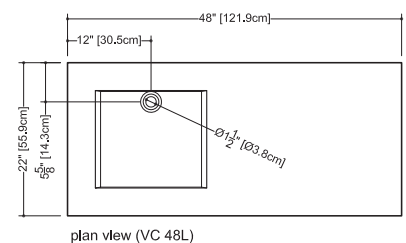

■ **codes/standards applicable**

IAPMO-ANSI Z124.1 - IAPMO-ANSI Z124.3
CSA B 45.0 - CSA B45.4

WETSTYLE cannot be held responsible for any technical errors and reserves the right to make revisions without notice.

Approximate measurement.
The manufacturer accept 1/4" (6.35mm) variance.