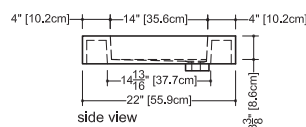

■ **codes/standards applicable**

IAPMO-ANSI Z124.1 - IAPMO-ANSI Z124.3
CSA B 45.0 - CSA B45.4

WETSTYLE cannot be held responsible for any technical errors and reserves the right to make revisions without notice.

Approximate measurement.
The manufacturer accept 1/4" (6.35mm) variance.