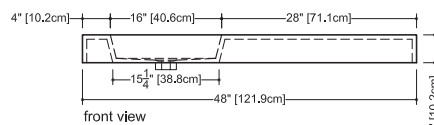

■ **codes/standards applicable**

IAPMO-ANSI Z124.1 - IAPMO-ANSI Z124.3
CSA B 45.0 - CSA B45.4

WETSTYLE cannot be held responsible for any technical errors and reserves the right to make revisions without notice.

Approximate measurement.
The manufacturer accept 1/4" (6.35mm) variance.