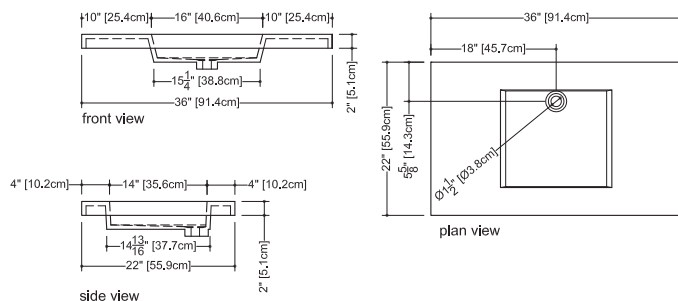

### Interior dimensions

16x14x3.375 inch — 406x356x86 mm

### Codes/standards applicable

IAPMO-ANSI Z124.1

IAPMO-ANSI Z124.3

CSA B45.0

CSA B45.4

WETSTYLE cannot be held responsible for any technical errors and reserves the right to make revisions without notice.

Approximate measurement  
The manufacturer accept 1/4" (6.35mm) variance.