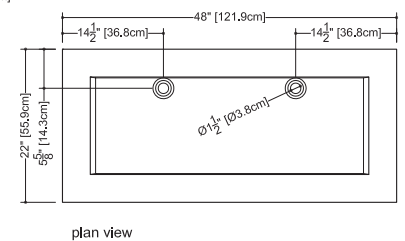

Cube

VCS 48

inch 48x22x2 mm 1219x559x51

Interior dimensions

40x14x3.375 inch — 1016x356x86 mm

Weight

38lb — 17kg

Installation

IAPMO-ANSI Z1 24.3

CSA B45.0

CSA B45.4

WETSTYLE cannot be held responsible for any technical errors and reserves the right to make revisions without notice.

Approximate measurement
The manufacturer accept 1/4" (6.35mm) variance.