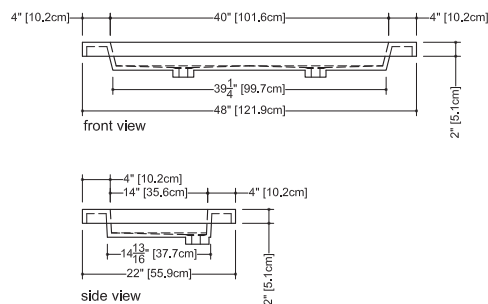

Cube

VCS 48

inch 48x22x2 mm 1219x559x51

Interior dimensions

40x14x3.375 inch — 1016x356x86 mm

Weight

38lb — 17kg

Installation

IAPMO-ANSI Z1 24.3

CSA B45.0

CSA B45.4

WETSTYLE cannot be held responsible for any technical errors and reserves the right to make revisions without notice.

Approximate measurement
The manufacturer accept 1/4" (6.35mm) variance.