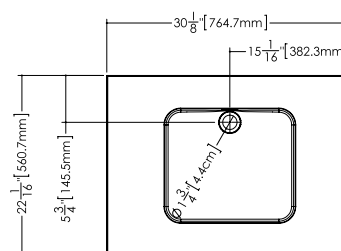

Déco

Lavatory VDCOS 30

inch 30 1/8 x 22 1/16 x 2 mm 765 x 561 x 51

WETMAR
BIO™

Interior dimensions

- inch 15 15/16 x 13 15/16 x 4 9/16
- mm 405 x 355 x 116

Weight

- 19 lb — 9 kg

Material

- WETMAR BIO™

Color and finishes

- White, True High Gloss™ or matte

Codes / Standards Applicables

- IAPMO-ANSI Z124.1
- IAPMO-ANSI Z124.3
- CSA B 45.0
- CSA B45.4

IMPORTANT

The Déco washbasins have recessed drain holes. For a perfect look, we strongly recommend using the following WETSTYLE pop-up drain models: DS02RF (no overflow) or DS02RF-O (with overflow).

Top view

Front view

Profile view

WETSTYLE cannot be held responsible for any technical errors and reserves the right to make revisions without notice.

Approximate measurement. The manufacturer accept 1/4" (6.35mm) variance.