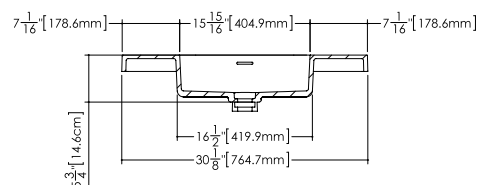

Déco

Lavatory VDCOS 30

inch 30 1/8 x 22 1/16 x 2 mm 765 x 561 x 51

WETMAR
BIO™

Interior dimensions

- inch 15 15/16 x 13 15/16 x 4 9/16
- mm 405 x 355 x 116

Weight

- 19 lb — 9 kg

Top view

Front view

Profile view

WETSTYLE cannot be held responsible for any technical errors and reserves the right to make revisions without notice.

Approximate measurement. The manufacturer accept 1/4" (6.35mm) variance.