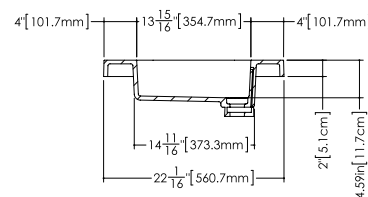

Déco

Lavatory VDCOS 30

inch 30 1/8 x 22 1/16 x 2 mm 765 x 561 x 51

WETMAR
BIO™

Interior dimensions

- inch 15 15/16 x 13 15/16 x 4 9/16
- mm 405 x 355 x 116

Weight

- 19 lb — 9 kg

Top view

Front view

Profile view

WETSTYLE cannot be held responsible for any technical errors and reserves the right to make revisions without notice.

Approximate measurement. The manufacturer accept 1/4" (6.35mm) variance.