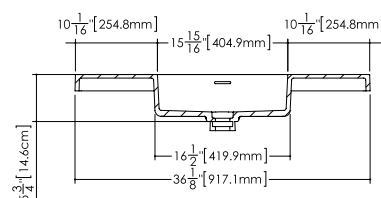

Déco

Lavatory VDCOS 36

inch 36 1/8 x 22 1/16 x 2 mm 917 x 561 x 51

Interior dimensions

- inch 15 15/16 x 13 15/16 x 4 9/16
- mm 405 x 355 x 116

Weight

- 22 lb — 10 kg

Installation

Top view

Front view

Profile view

WETSTYLE cannot be held responsible for any technical errors and reserves the right to make revisions without notice.

Approximate measurement. The manufacturer accept 1/4" (6.35mm) variance.