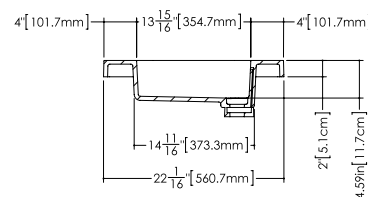

Déco

Lavatory VDCOS 36

inch 36 1/8 x 22 1/16 x 2 mm 917 x 561 x 51

Interior dimensions

- inch 15 15/16 x 13 15/16 x 4 9/16
- mm 405 x 355 x 116

Weight

- 22 lb — 10 kg

Installation

Top view

Front view

Profile view

WETSTYLE cannot be held responsible for any technical errors and reserves the right to make revisions without notice.

Approximate measurement. The manufacturer accept 1/4" (6.35mm) variance.