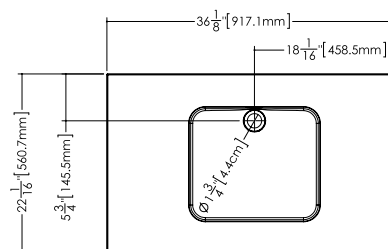

Déco

Lavatory VDCOS 36

inch 36 1/8 x 22 1/16 x 2 mm 917 x 561 x 51

Interior dimensions

- inch 15 15/16 x 13 15/16 x 4 9/16
- mm 405 x 355 x 116

Weight

- 22 lb — 10 kg

Installation

Material

- WETMAR BIO™

Color and finishes

- White, True High Gloss™ or matte

Codes / Standards Applicables

- IAPMO-ANSI Z124.1
- IAPMO-ANSI Z124.3
- CSA B 45.0
- CSA B45.4

IMPORTANT

The Déco washbasins have recessed drain holes. For a perfect look, we strongly recommend using the following WETSTYLE pop-up drain models: DS02RF (no overflow) or DS02RF-O (with overflow).

Top view

Front view

Profile view

WETSTYLE cannot be held responsible for any technical errors and reserves the right to make revisions without notice.

Approximate measurement. The manufacturer accept 1/4" (6.35mm) variance.