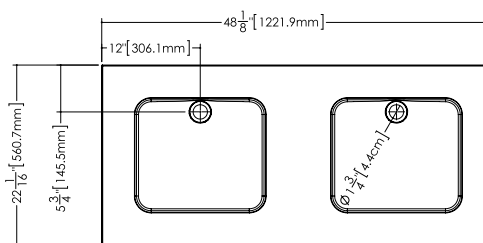

Déco

Lavatory VDCOS 48

inch 48 1/8 x 22 1/16 x 2 mm 1222 x 561 x 51

Interior dimensions

- inch 15 15/16 x 13 15/16 x 4 9/16
- mm 405 x 355 x 116

Weight

- 32lb — 15kg

Installation

Material

- WETMAR BIO™

Color and finishes

- White, True High Gloss™ or matte

Codes / Standards Applicables

- IAPMO-ANSI Z124.1
- IAPMO-ANSI Z124.3
- CSA B 45.0
- CSA B45.4

IMPORTANT

The Déco washbasins have recessed drain holes. For a perfect look, we strongly recommend using the following WETSTYLE pop-up drain models: DS02RF (no overflow) or DS02RF-O (with overflow).

Top view

Front view

Profile view

WETSTYLE cannot be held responsible for any technical errors and reserves the right to make revisions without notice.

Approximate measurement. The manufacturer accept 1/4" (6.35mm) variance.