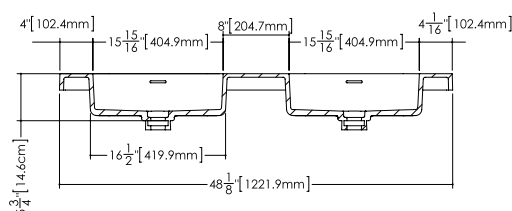

Déco

Lavatory VDCOS 48

inch 48 1/8 x 22 1/16 x 2 mm 1222 x 561 x 51

Interior dimensions

- inch 15 15/16 x 13 15/16 x 4 9/16
- mm 405 x 355 x 116

Weight

- 32lb — 15kg

Installation

Top view

Front view

Profile view

WETSTYLE cannot be held responsible for any technical errors and reserves the right to make revisions without notice.

Approximate measurement. The manufacturer accept 1/4" (6.35mm) variance.