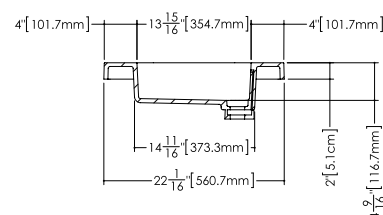

Déco

Lavatory VDCOS 48

inch 48 1/8 x 22 1/16 x 2 mm 1222 x 561 x 51

Interior dimensions

- inch 15 15/16 x 13 15/16 x 4 9/16
- mm 405 x 355 x 116

Weight

- 32lb — 15kg

Installation

Top view

Front view

Profile view

WETSTYLE cannot be held responsible for any technical errors and reserves the right to make revisions without notice.

Approximate measurement. The manufacturer accept 1/4" (6.35mm) variance.