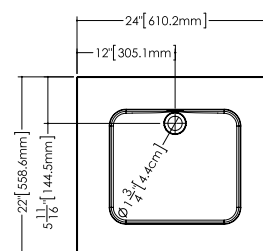

Déco

Lavatory VDCOXS 24

inch 24 1/8 x 22 1/16 x 7/16 mm 612 x 561 x 11

Interior dimensions

- inch 15 15/16 x 13 15/16 x 4 9/16
- mm 405 x 355 x 116

Weight

- 17 lb — 8 kg

Installation

Top view

Front view

Profile view

WETSTYLE cannot be held responsible for any technical errors and reserves the right to make revisions without notice.

Approximate measurement. The manufacturer accept 1/4" (6.35mm) variance.