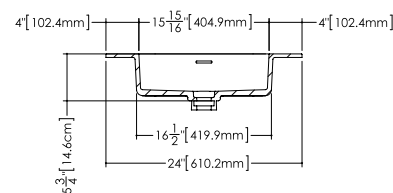

Déco

Lavatory VDCOXS 24

inch 24 1/8 x 22 1/16 x 7/16 mm 612 x 561 x 11

Interior dimensions

- inch 15 15/16 x 13 15/16 x 4 9/16
- mm 405 x 355 x 116

Weight

- 17 lb — 8 kg

Installation

Top view

Front view

Profile view

WETSTYLE cannot be held responsible for any technical errors and reserves the right to make revisions without notice.

Approximate measurement. The manufacturer accept 1/4" (6.35mm) variance.