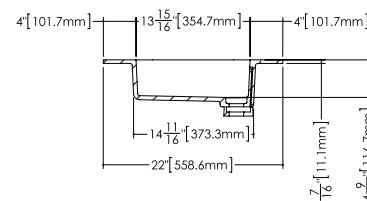

Déco

Lavatory VDCOXS 24

inch 24 1/8 x 22 1/16 x 7/16 mm 612 x 561 x 11

Interior dimensions

- inch 15 15/16 x 13 15/16 x 4 9/16
- mm 405 x 355 x 116

Weight

- 17 lb — 8 kg

Installation

Top view

Front view

Profile view

WETSTYLE cannot be held responsible for any technical errors and reserves the right to make revisions without notice.

Approximate measurement. The manufacturer accept 1/4" (6.35mm) variance.