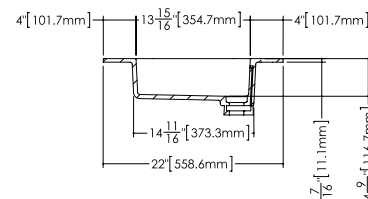

Profile view

IMPORTANT

The Déco washbasins have recessed drain holes. For a perfect look, we strongly recommend using the following WETSTYLE pop-up drain models: DS02RF (no overflow) or DS02RF-O (with overflow).

WETSTYLE cannot be held responsible for any technical errors and reserves the right to make revisions without notice.

Approximate measurement. The manufacturer accept 1/4" (6.35mm) variance.

www.WETSTYLE.COM - Montreal - Canada
Tel. 1 888.536.9001 - service@wetstyle.com