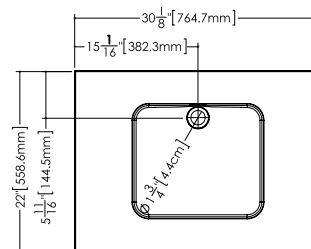

Déco

Lavatory VDCOXS 30

inch 30 1/8 x 22 1/16 x 7/16 mm 765 x 561 x 11

Interior dimensions

- inch 15 15/16 x 13 15/16 x 4 9/16
- mm 405 x 355 x 116

Weight

- 19 lb — 9 kg

Installation

- Semi-recessed

Accessory

- Nil

Overflow

- Without overflow: VDCOXS 30
- Built-in overflow: VDCOXS 30 - O
- No trim, polished chrome, brushed nickel, matte black or satin brass

Faucet hole

- Mono, 8" c/c or no hole

Material

- WETMAR BiO™

Color and finishes

- White, True High Gloss™ or matte

Codes / Standards Applicables

- IAPMO-ANSI Z124.1
- IAPMO-ANSI Z124.3
- CSA B 45.0
- CSA B45.4

Top view

Front view

Profile view

IMPORTANT

The Déco washbasins have recessed drain holes. For a perfect look, we strongly recommend using the following WETSTYLE pop-up drain models: DS02RF (no overflow) or DS02RF-O (with overflow).

WETSTYLE cannot be held responsible for any technical errors and reserves the right to make revisions without notice.

Approximate measurement. The manufacturer accept 1/4" (6.35mm) variance.

www.WETSTYLE.COM - Montreal - Canada
Tel. 1 888.536.9001 - service@wetstyle.com