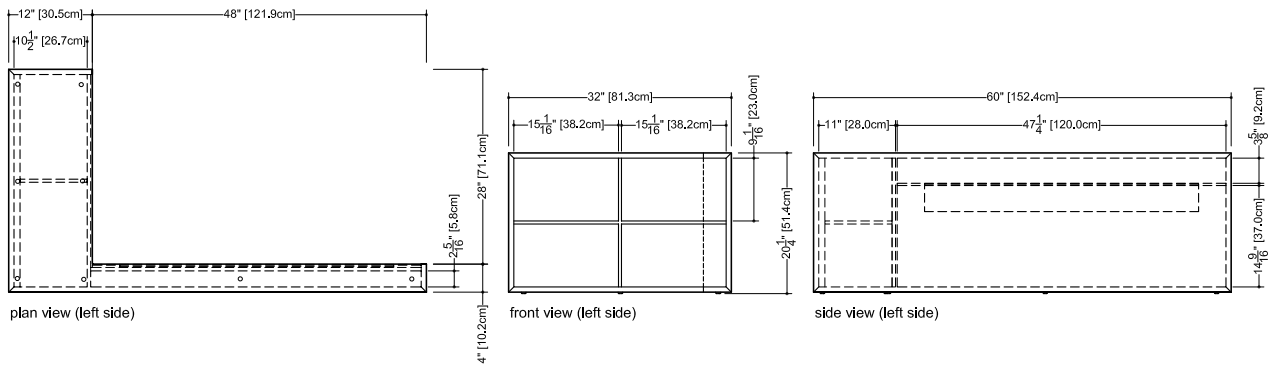

Furniture

Storage furniture for cube bathtub series MCF 60-D module with 2 doors 32" depth x 60" length x 20 1/4" height – 813 x 1524 x 514 mm

finishes and colors

oak

natural
wenge
white
black
stone harbour grey
coffee bean
smoked

WETSTYLE cannot be held responsible for any technical errors and reserves the right to make revisions without notice.

Approximate measurement.
The manufacturer accepts 1/4" (6.35mm) variance.

www.WETSTYLE.COM - Montreal - Canada
Tel. 1 888.536.9001 - service@wetstyle.com

Furniture

Storage furniture for cube bathtub series MCF 60-N module with 4 storage niches 32" depth x 60" length x 20 1/4" height – 813 x 1524 x 514 mm

finishes and colors

oak

natural
wenge
white
black
stone harbour grey
coffee bean
smoked