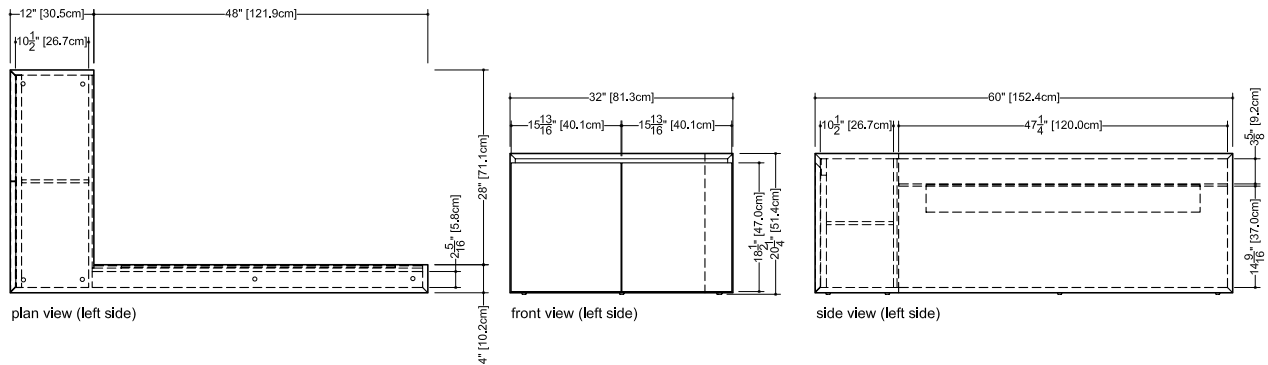

Furniture

Storage furniture for cube bathtub series MCF 60-D module with 2 doors 32" depth x 60" length x 20 1/4" height – 813 x 1524 x 514 mm

finishes and colors

oak

natural
wenge
white
black
stone harbour grey
coffee bean
smoked

WETSTYLE cannot be held responsible for any technical errors and reserves the right to make revisions without notice.

Approximate measurement.
The manufacturer accepts 1/4" (6.35mm) variance.

www.WETSTYLE.COM - Montreal - Canada
Tel. 1 888.536.9001 - service@wetstyle.com

Furniture

Storage furniture for cube bathtub series MCF 60-N module with 4 storage niches 32" depth x 60" length x 20 1/4" height – 813 x 1524 x 514 mm

finishes and colors

oak

natural
wenge
white
black
stone harbour grey
coffee bean
smoked