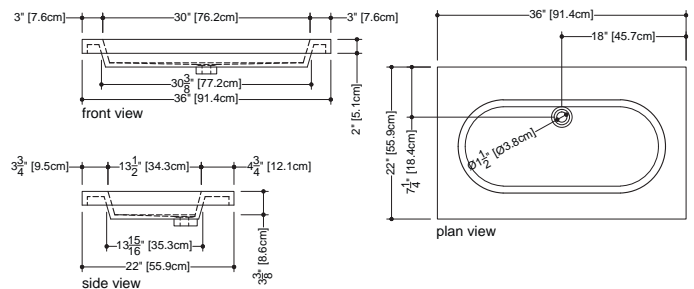

Ove

VOVS 36

inch 36x22x2 mm 914x559x51

■ **interior dimensions**

inch 30x13.5x3.375 mm 762x343x86

■ **weight**

lb - 27 kg - 12

■ **installation**

mono, 8" c/c or no hole

■ **material**

WETMAR-bio™, glossy or mat finish

■ **color**

white

■ **codes/standards applicable**

IAPMO-ANSI Z124.1

IAPMO-ANSI Z124.3

CSA B 45.0 – CSA B45.4

WETSTYLE cannot be held responsible for any technical errors and reserves the right to make revisions without notice.

Approximate measurement.
The manufacturer accept 1/4" (6.35mm) variance.