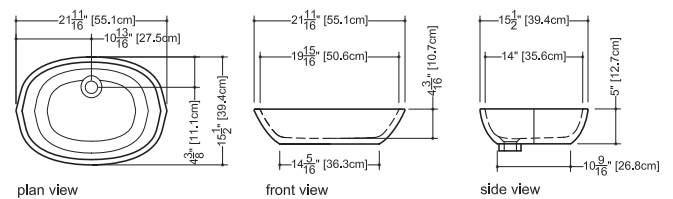

Be Collection Vessel sink

© WETSTYLE

VBE 821-A (above counter)

inch 21 1/2 x 15 1/2 x 5 mm 546 x 394 x 127

■ interior dimensions

inch 19 15/16 x 14 x 4 3/16 mm 506 x 356 x 107

■ weight

lb - 12 kg - 5

■ faucet hole

no hole for faucet

■ material

WETMAR™, true high gloss™ or matte

■ color

white

■ codes/standards applicable

IAPMO-ANSI Z124.1

IAPMO-ANSI Z124.3

CSA B 45.0 - CSA B45.4

WETSTYLE cannot be held responsible for any technical errors and reserves the right to make revisions without notice.

Approximate measurement.
The manufacturer accept 1/4" (6.35mm) variance.