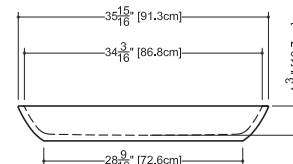

### interior dimensions

inch 34 3/16 x 14 x 4 3/16 mm 868 x 356 x 107

### codes/standards applicable

IAPMO-ANSI Z124.1

IAPMO-ANSI Z124.3

CSA B 45.0 - CSA B45.4

plan view

front view

side view

WETSTYLE cannot be held responsible for any technical errors and reserves the right to make revisions without notice.

Approximate measurement.  
The manufacturer accept 1/4" (6.35mm) variance.

www.WETSTYLE.CA - Montreal - Canada  
Tel. 450.536.9000 - 1 888.536.9001 - Fax. 450.536.0202