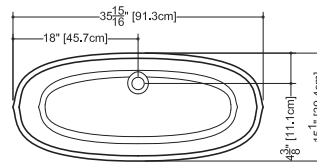

## VBE 836-A (above counter)

inch 36 x 15 1/2 x 5 mm 914 x 394 x 127

### interior dimensions

inch 34 3/16 x 14 x 4 3/16 mm 868 x 356 x 107

### codes/standards applicable

IAPMO-ANSI Z124.1

IAPMO-ANSI Z124.3

CSA B 45.0 - CSA B45.4

plan view

front view

side view

WETSTYLE cannot be held responsible for any technical errors and reserves the right to make revisions without notice.

Approximate measurement.  
The manufacturer accept 1/4" (6.35mm) variance.

www.WETSTYLE.CA - Montreal - Canada  
Tel. 450.536.9000 - 1 888.536.9001 - Fax. 450.536.0202