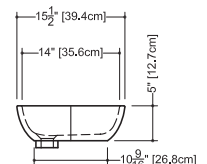

## VBE 836-A (above counter)

inch 36 x 15 1/2 x 5 mm 914 x 394 x 127

### interior dimensions

inch 34 3/16 x 14 x 4 3/16 mm 868 x 356 x 107

### codes/standards applicable

IAPMO-ANSI Z124.1

IAPMO-ANSI Z124.3

CSA B 45.0 - CSA B45.4

plan view

front view

side view

WETSTYLE cannot be held responsible for any technical errors and reserves the right to make revisions without notice.

Approximate measurement.  
The manufacturer accept 1/4" (6.35mm) variance.

www.WETSTYLE.CA - Montreal - Canada  
Tel. 450.536.9000 - 1 888.536.9001 - Fax. 450.536.0202